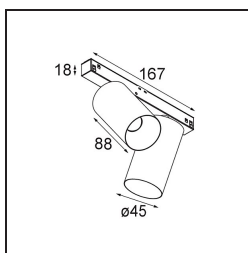

Date
Customer
Project
Type

Minude Track 48V Adjustable 45 2x LED 2700K Spot DALI Champagne Brushed Anodised

Minude's yogic flexibility will surprise you about as much as its bare, cylindrical design. Express a refined and minimalistic look & feel on walls, on high or low ceilings. Try more than one Minude on our Pista track or on our redesigned Modupoint LED. Its long string of colours and miniature size will make a big impression.

Specifications

Material	13711541
Light Source Type	LED
LED Type	CITIZEN CLU7A3
LED technology	LED COB
CRI	Min. 90
Colour Temperature	2700K
Lifetime	L90B10 @50,000 Hours
Lamp Included	Yes
Number of Light Sources	2
CIE flux code	98 100 100 100 39
Binning (SDCM)	2
Light Direction	Down
Optic	Lens
Measured beam angle (°)	16.0
Input Voltage	48Vdc
Luminaire power (W)	14.5
Electrical Class	III
IP Rating	20
Glow wire rating (°C)	960
Dimming Protocol	DALI
DALI Standard	DALI-2
Indoor/Outdoor	Indoor
Application	Ceiling, Wall
Adjustability	H 360° V 0°/+90°
Distance to Lighted Object (m)	0,1
Primary Colour & Primary Finish	Champagne, Brushed Anodised
Gross weight (g)	573.0
Drive current (mA)	500
Luminous flux per lamp (lm)	259
Efficacy (lm/W)	47
Glare rating	8
Remark	<ul style="list-style-type: none"> • This is not a complete product. Pista track 48V system required. • For installations without dimmer, it is recommended to use 1-10 V luminaires.