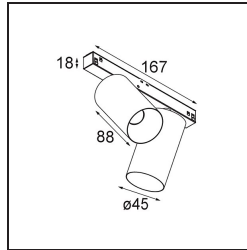

Date
Customer
Project
Type

Minude Track 48V Adjustable 45 2x LED 3000K Spot 1-10V Black Structure

Minude's yogic flexibility will surprise you about as much as its bare, cylindrical design. Express a refined and minimalistic look & feel on walls, on high or low ceilings. Try more than one Minude on our Pista track or on our redesigned Modupoint LED. Its long string of colours and miniature size will make a big impression.

Specifications

Material	13711632
Light Source Type	LED
LED Type	CITIZEN CLU7A3
LED technology	LED COB
CRI	Min. 90
Colour Temperature	3000K
Lifetime	L90B10 @50,000 Hours
Lamp Included	Yes
Number of Light Sources	2
CIE flux code	100 100 100 100 39
Binning (SDCM)	2
Light Direction	Down
Optic	Lens
Measured beam angle (°)	15.0
Input Voltage	48Vdc
Luminaire power (W)	14.5
Electrical Class	III
IP Rating	20
Glow wire rating (°C)	960
Dimming Protocol	1-10V
Indoor/Outdoor	Indoor
Application	Ceiling, Wall
Adjustability	H 360° V 0°/+90°
Distance to Lighted Object (m)	0,1
Primary Colour & Primary Finish	Black, Structure
Gross weight (g)	573.0
Drive current (mA)	500
Luminous flux per lamp (lm)	276
Efficacy (lm/W)	50
Glare rating	1
Remark	<ul style="list-style-type: none"> • This is not a complete product. Pista track 48V system required. • For installations without dimmer, it is recommended to use 1-10 V luminaires.