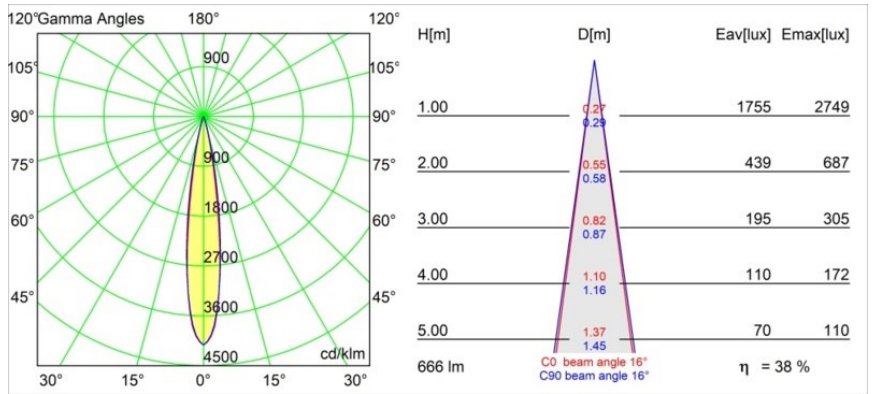

Light distribution & beam diagram