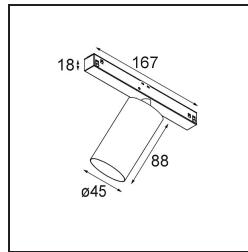

### Specifications

Material	13711382
Light Source Type	LED
LED Type	CITIZEN CLU7A3
LED technology	LED COB
CRI	Min. 90
Colour Temperature	3000K
Lifetime	L90B10 @50,000 Hours
Lamp Included	Yes
Number of Light Sources	1
CIE flux code	100 100 100 100 39
Binning (SDCM)	2
Light Direction	Down
Optic	Lens
Measured beam angle (°)	16.0
Input Voltage	48Vdc
Luminaire power (W)	7.5
Electrical Class	III
IP Rating	20
Glow wire rating (°C)	960
Dimming Protocol	DALI
DALI Standard	DALI-2
Indoor/Outdoor	Indoor
Application	Ceiling, Wall
Adjustability	H 360° V 0°/+90°
Distance to Lighted Object (m)	0,1
Primary Colour & Primary Finish	Bronze, Brushed Anodised
Gross weight (g)	385.0
Drive current (mA)	500
Luminous flux per lamp (lm)	277
Efficacy (lm/W)	50
Glare rating	1
Remark	<ul style="list-style-type: none"> <li>• This is not a complete product. Pista track 48V system required.</li> <li>• For installations without dimmer, it is recommended to use 1-10 V luminaires.</li> </ul>