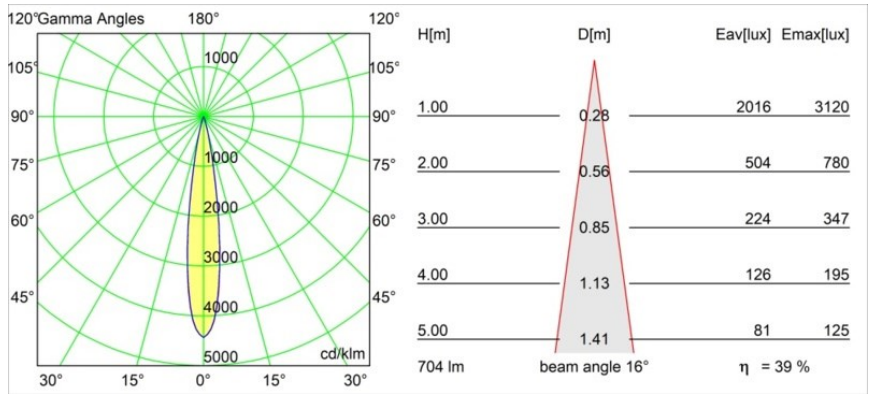

### Specifications

Material	13711382
Light Source Type	LED
LED Type	CITIZEN CLU7A3
LED technology	LED COB
CRI	Min. 90
Colour Temperature	3000K
Lifetime	L90B10 @50,000 Hours
Lamp Included	Yes
Number of Light Sources	1
CIE flux code	100 100 100 100 39
Binning (SDCM)	2
Light Direction	Down
Optic	Lens
Measured beam angle (°)	16.0
Input Voltage	48Vdc
Luminaire power (W)	7.5
Electrical Class	III
IP Rating	20
Glow wire rating (°C)	960
Dimming Protocol	DALI
DALI Standard	DALI-2
Indoor/Outdoor	Indoor
Application	Ceiling, Wall
Adjustability	H 360° V 0°/+90°
Distance to Lighted Object (m)	0,1
Primary Colour & Primary Finish	Bronze, Brushed Anodised
Gross weight (g)	385.0
Drive current (mA)	500
Luminous flux per lamp (lm)	277
Efficacy (lm/W)	50
Glare rating	1
Remark	<ul style="list-style-type: none"> <li>• This is not a complete product. Pista track 48V system required.</li> <li>• For installations without dimmer, it is recommended to use 1-10 V luminaires.</li> </ul>

**TM30 & CRI diagram**

**Light distribution & beam diagram**

Diagrams