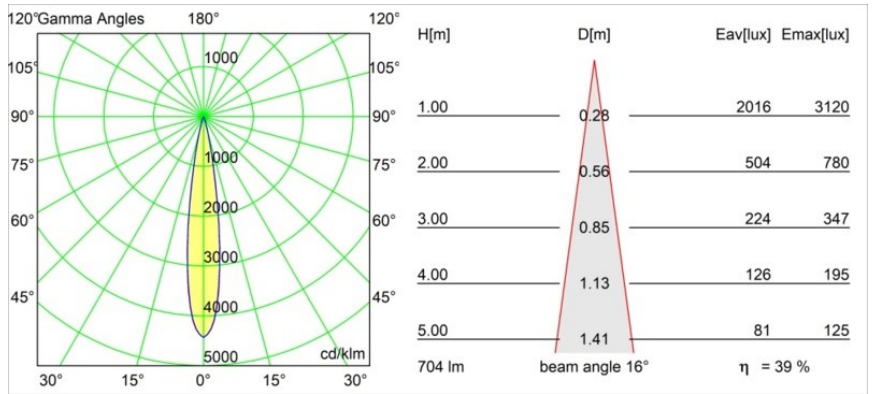

Light distribution & beam diagram