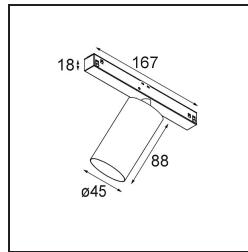

Date
Customer
Project
Type

Minude Track 48V Adjustable 45 1x LED 3000K Spot 1-10V Bronze Brushed Anodised

Minude's yogic flexibility will surprise you about as much as its bare, cylindrical design. Express a refined and minimalistic look & feel on walls, on high or low ceilings. Try more than one Minude on our Pista track or on our redesigned Modupoint LED. Its long string of colours and miniature size will make a big impression.

Specifications

Material	13711282
Light Source Type	LED
LED Type	CITIZEN CLU7A3
LED technology	LED COB
CRI	Min. 90
Colour Temperature	3000K
Lifetime	L90B10 @50,000 Hours
Lamp Included	Yes
Number of Light Sources	1
CIE flux code	100 100 100 100 39
Binning (SDCM)	2
Light Direction	Down
Optic	Lens
Measured beam angle (°)	16.0
Input Voltage	48Vdc
Luminaire power (W)	7.5
Electrical Class	III
IP Rating	20
Glow wire rating (°C)	960
Dimming Protocol	1-10V
Indoor/Outdoor	Indoor
Application	Ceiling, Wall
Adjustability	H 360° V 0°/+90°
Distance to Lighted Object (m)	0,1
Primary Colour & Primary Finish	Bronze, Brushed Anodised
Gross weight (g)	385.0
Drive current (mA)	500
Luminous flux per lamp (lm)	277
Efficacy (lm/W)	50
Glare rating	1
Remark	<ul style="list-style-type: none"> • This is not a complete product. Pista track 48V system required. • For installations without dimmer, it is recommended to use 1-10 V luminaires.