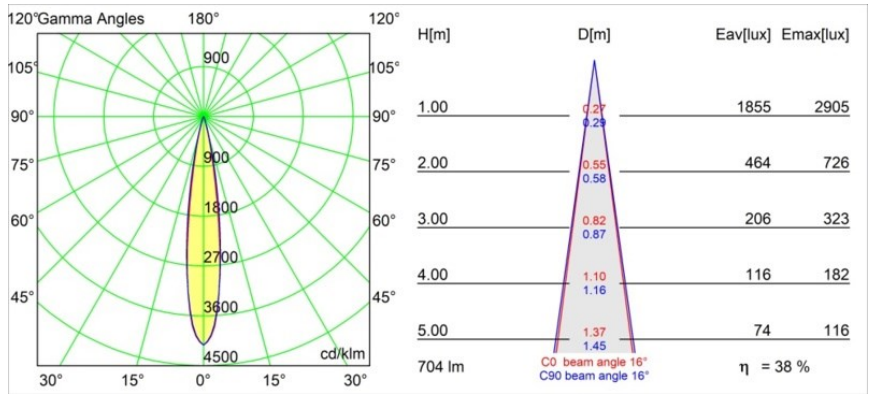

Date
Customer
Project
Type

*Minude Track 48V Adjustable 45 1x LED 3000K Spot 1-10V Champagne Brushed Anodised*

Minude's yogic flexibility will surprise you about as much as its bare, cylindrical design. Express a refined and minimalistic look & feel on walls, on high or low ceilings. Try more than one Minude on our Pista track or on our redesigned Modupoint LED. Its long string of colours and miniature size will make a big impression.

### Specifications

Material	13711241
Light Source Type	LED
LED Type	CITIZEN CLU7A3
LED technology	LED COB
CRI	Min. 90
Colour Temperature	3000K
Lifetime	L90B10 @50,000 Hours
Lamp Included	Yes
Number of Light Sources	1
CIE flux code	98 100 100 100 39
Binning (SDCM)	2
Light Direction	Down
Optic	Lens
Measured beam angle (°)	16.0
Input Voltage	48Vdc
Luminaire power (W)	7.5
Electrical Class	III
IP Rating	20
Glow wire rating (°C)	960
Dimming Protocol	1-10V
Indoor/Outdoor	Indoor
Application	Ceiling, Wall
Adjustability	H 360° V 0°/+90°
Distance to Lighted Object (m)	0,1
Primary Colour & Primary Finish	Champagne, Brushed Anodised
Gross weight (g)	385.0
Drive current (mA)	500
Luminous flux per lamp (lm)	273
Efficacy (lm/W)	49
Glare rating	8
Remark	<ul style="list-style-type: none"> <li>• This is not a complete product. Pista track 48V system required.</li> <li>• For installations without dimmer, it is recommended to use 1-10 V luminaires.</li> </ul>

**TM30 & CRI diagram**

**Light distribution & beam diagram**

Diagrams