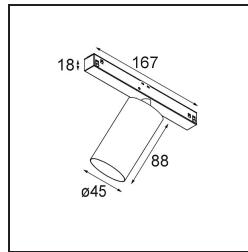

Specifications

Material	13711384
Light Source Type	LED
LED Type	CITIZEN CLU7A3
LED technology	LED COB
CRI	Min. 90
Colour Temperature	3000K
Lifetime	L90B10 @50,000 Hours
Lamp Included	Yes
Number of Light Sources	1
CIE flux code	99 100 100 100 40
Binning (SDCM)	2
Light Direction	Down
Optic	Lens
Measured beam angle (°)	16.0
Input Voltage	48Vdc
Luminaire power (W)	7.5
Electrical Class	III
IP Rating	20
Glow wire rating (°C)	960
Dimming Protocol	DALI
DALI Standard	DALI-2
Indoor/Outdoor	Indoor
Application	Ceiling, Wall
Adjustability	H 360° V 0°/+90°
Distance to Lighted Object (m)	0,1
Primary Colour & Primary Finish	Silver Bronze, Brushed Anodised
Gross weight (g)	385.0
Drive current (mA)	500
Luminous flux per lamp (lm)	283
Efficacy (lm/W)	51
Glare rating	5
Remark	<ul style="list-style-type: none"> • This is not a complete product. Pista track 48V system required. • For installations without dimmer, it is recommended to use 1-10 V luminaires.