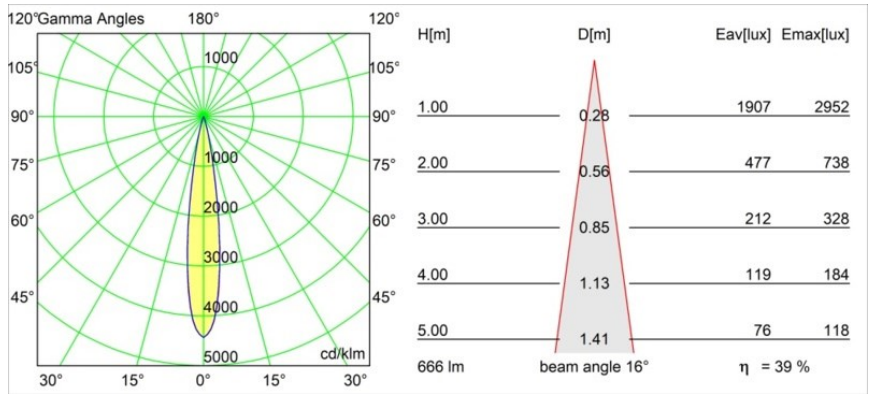

Light distribution & beam diagram