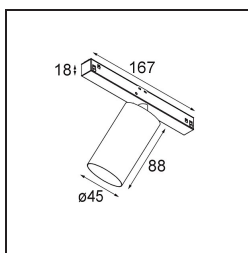

Date
Customer
Project
Type

Minude Track 48V Adjustable 45 1x LED 2700K Spot DALI Bronze Brushed Anodised

Minude's yogic flexibility will surprise you about as much as its bare, cylindrical design. Express a refined and minimalistic look & feel on walls, on high or low ceilings. Try more than one Minude on our Pista track or on our redesigned Modupoint LED. Its long string of colours and miniature size will make a big impression.

Specifications

Material	13711182
Light Source Type	LED
LED Type	CITIZEN CLU7A3
LED technology	LED COB
CRI	Min. 90
Colour Temperature	2700K
Lifetime	L90B10 @50,000 Hours
Lamp Included	Yes
Number of Light Sources	1
CIE flux code	100 100 100 100 39
Binning (SDCM)	2
Light Direction	Down
Optic	Lens
Measured beam angle (°)	16.0
Input Voltage	48Vdc
Luminaire power (W)	7.5
Electrical Class	III
IP Rating	20
Glow wire rating (°C)	960
Dimming Protocol	DALI
DALI Standard	DALI-2
Indoor/Outdoor	Indoor
Application	Ceiling, Wall
Adjustability	H 360° V 0°/+90°
Distance to Lighted Object (m)	0,1
Primary Colour & Primary Finish	Bronze, Brushed Anodised
Gross weight (g)	385.0
Drive current (mA)	500
Luminous flux per lamp (lm)	262
Efficacy (lm/W)	47
Glare rating	1
Remark	<ul style="list-style-type: none"> • This is not a complete product. Pista track 48V system required. • For installations without dimmer, it is recommended to use 1-10 V luminaires.