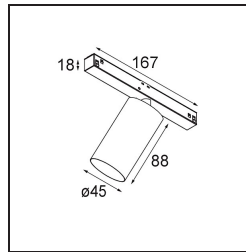

Date
Customer
Project
Type

*Minude Track 48V Adjustable 45 lx LED 2700K Spot DALI Champagne Brushed Anodised*

Minude's yogic flexibility will surprise you about as much as its bare, cylindrical design. Express a refined and minimalistic look & feel on walls, on high or low ceilings. Try more than one Minude on our Pista track or on our redesigned Modupoint LED. Its long string of colours and miniature size will make a big impression.

### Specifications

Material	13711141
Light Source Type	LED
LED Type	CITIZEN CLU7A3
LED technology	LED COB
CRI	Min. 90
Colour Temperature	2700K
Lifetime	L90B10 @50,000 Hours
Lamp Included	Yes
Number of Light Sources	1
CIE flux code	98 100 100 100 39
Binning (SDCM)	2
Light Direction	Down
Optic	Lens
Measured beam angle (°)	16.0
Input Voltage	48Vdc
Luminaire power (W)	7.5
Electrical Class	III
IP Rating	20
Glow wire rating (°C)	960
Dimming Protocol	DALI
DALI Standard	DALI-2
Indoor/Outdoor	Indoor
Application	Ceiling, Wall
Adjustability	H 360° V 0°/+90°
Distance to Lighted Object (m)	0,1
Primary Colour & Primary Finish	Champagne, Brushed Anodised
Gross weight (g)	385.0
Drive current (mA)	500
Luminous flux per lamp (lm)	259
Efficacy (lm/W)	47
Glare rating	8
Remark	<ul style="list-style-type: none"> <li>• This is not a complete product. Pista track 48V system required.</li> <li>• For installations without dimmer, it is recommended to use 1-10 V luminaires.</li> </ul>