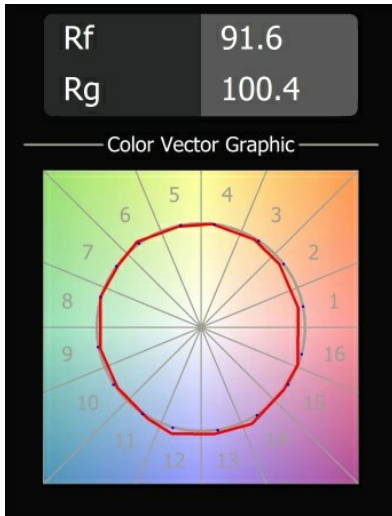

TM30 & CRI diagram