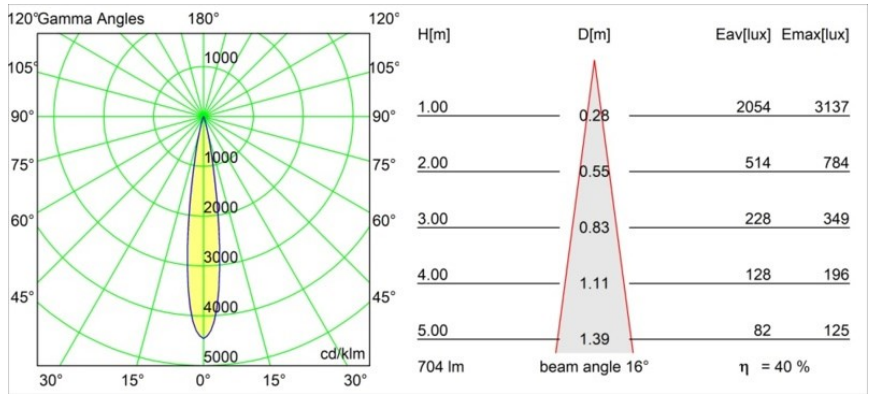

Light distribution & beam diagram