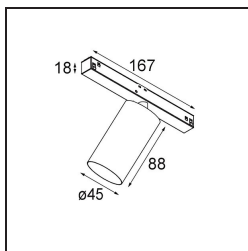

Date
Customer
Project
Type

Minude Track 48V Adjustable 45 1x LED 3000K Spot 1-10V Silver Bronze Brushed Anodised

Minude's yogic flexibility will surprise you about as much as its bare, cylindrical design. Express a refined and minimalistic look & feel on walls, on high or low ceilings. Try more than one Minude on our Pista track or on our redesigned Modupoint LED. Its long string of colours and miniature size will make a big impression.

Specifications

Material	13711284
Light Source Type	LED
LED Type	CITIZEN CLU7A3
LED technology	LED COB
CRI	Min. 90
Colour Temperature	3000K
Lifetime	L90B10 @50,000 Hours
Lamp Included	Yes
Number of Light Sources	1
CIE flux code	99 100 100 100 40
Binning (SDCM)	2
Light Direction	Down
Optic	Lens
Measured beam angle (°)	16.0
Input Voltage	48Vdc
Luminaire power (W)	7.5
Electrical Class	III
IP Rating	20
Glow wire rating (°C)	960
Dimming Protocol	1-10V
Indoor/Outdoor	Indoor
Application	Ceiling, Wall
Adjustability	H 360° V 0°/+90°
Distance to Lighted Object (m)	0,1
Primary Colour & Primary Finish	Silver Bronze, Brushed Anodised
Gross weight (g)	385.0
Drive current (mA)	500
Luminous flux per lamp (lm)	283
Efficacy (lm/W)	51
Glare rating	5
Remark	<ul style="list-style-type: none"> • This is not a complete product. Pista track 48V system required. • For installations without dimmer, it is recommended to use 1-10 V luminaires.