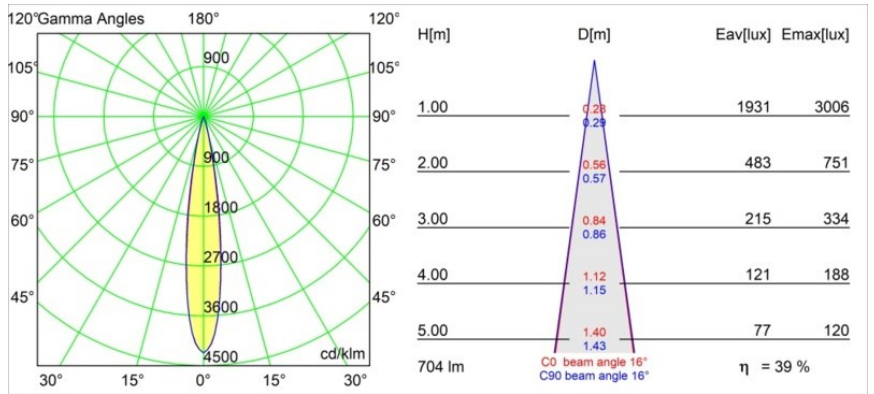

Light distribution & beam diagram