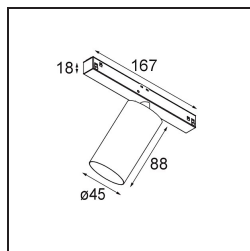

Date
Customer
Project
Type

Minude Track 48V Adjustable 45 1x LED 3000K Spot 1-10V Black Brushed Anodised

Minude's yogic flexibility will surprise you about as much as its bare, cylindrical design. Express a refined and minimalistic look & feel on walls, on high or low ceilings. Try more than one Minude on our Pista track or on our redesigned Modupoint LED. Its long string of colours and miniature size will make a big impression.

Specifications

Material	13711281
Light Source Type	LED
LED Type	CITIZEN CLU7A3
LED technology	LED COB
CRI	Min. 90
Colour Temperature	3000K
Lifetime	L90B10 @50,000 Hours
Lamp Included	Yes
Number of Light Sources	1
CIE flux code	100 100 100 100 39
Binning (SDCM)	2
Light Direction	Down
Optic	Lens
Measured beam angle (°)	16.0
Input Voltage	48Vdc
Luminaire power (W)	7.5
Electrical Class	III
IP Rating	20
Glow wire rating (°C)	960
Dimming Protocol	1-10V
Indoor/Outdoor	Indoor
Application	Ceiling, Wall
Adjustability	H 360° V 0°/+90°
Distance to Lighted Object (m)	0,1
Primary Colour & Primary Finish	Black, Brushed Anodised
Gross weight (g)	385.0
Drive current (mA)	500
Luminous flux per lamp (lm)	277
Efficacy (lm/W)	50
Glare rating	1
Remark	<ul style="list-style-type: none"> • This is not a complete product. Pista track 48V system required. • For installations without dimmer, it is recommended to use 1-10 V luminaires.