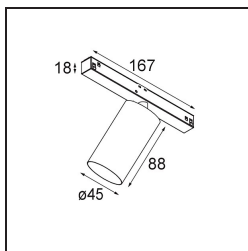

Date
Customer
Project
Type

*Minude Track 48V Adjustable 45 1x LED 3000K Spot 1-10V Black Structure*

**Specifications**

Material	13711232
Light Source Type	LED
LED Type	CITIZEN CLU7A3
LED technology	LED COB
CRI	Min. 90
Colour Temperature	3000K
Lifetime	L90B10 @50,000 Hours
Lamp Included	Yes
Number of Light Sources	1
CIE flux code	100 100 100 100 39
Binning (SDCM)	2
Light Direction	Down
Optic	Lens
Measured beam angle (°)	15.0
Input Voltage	48Vdc
Luminaire power (W)	7.5
Electrical Class	III
IP Rating	20
Glow wire rating (°C)	960
Dimming Protocol	1-10V
Indoor/Outdoor	Indoor
Application	Ceiling, Wall
Adjustability	H 360° V 0°/+90°
Distance to Lighted Object (m)	0,1
Primary Colour & Primary Finish	Black, Structure
Gross weight (g)	385.0
Drive current (mA)	500
Luminous flux per lamp (lm)	276
Efficacy (lm/W)	50
Glare rating	1
Remark	<ul style="list-style-type: none"> <li>• This is not a complete product. Pista track 48V system required.</li> <li>• For installations without dimmer, it is recommended to use 1-10 V luminaires.</li> </ul>