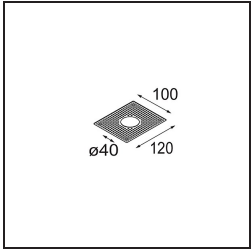

### Specifications

Material	13710941
Light Source Type	LED
LED Type	CITIZEN CLU7A3
LED technology	LED COB
CRI	Min. 90
Colour Temperature	3000K
Lifetime	L90B10 @50,000 Hours
Lamp Included	Yes
Number of Light Sources	1
CIE flux code	98 100 100 100 39
Binning (SDCM)	2
Light Direction	Down
Optic	Lens
Measured beam angle (°)	16.0
Input Voltage	Constant Current Driver Required
Electrical Class	III
IP Rating	20
Glow wire rating (°C)	960
Indoor/Outdoor	Indoor
Application	Ceiling, Wall
Mounting	Semi-Recessed
Cut-out size (mm)	ø40
Mounting depth (mm)	110.0
Adjustability	H 360° V 0°/+90°
Distance to Lighted Object (m)	0,1
Primary Colour & Primary Finish	Champagne, Brushed Anodised
Gross weight (g)	324.0
Drive current (mA)	350      500
Min. forward voltage (Vf)	11,2      11,2
Max. forward voltage (Vf)	13,2      13,2
Connected load (W)	4,1      6,1
Luminous flux per lamp (lm)	202      273
Efficacy (lm/W)	49      45
Glare rating	7      8

**TM30 & CRI diagram**

**Light distribution & beam diagram**

**Installation Accessories**

**10889530** Installation Housing 123x100x80

**12293130** Plaster Kit 100x120-40 1x

Choose a required accessory