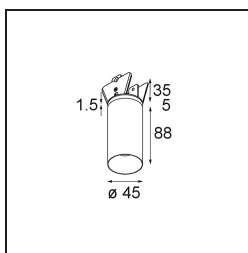

### Specifications

Material	13710941
Light Source Type	LED
LED Type	CITIZEN CLU7A3
LED technology	LED COB
CRI	Min. 90
Colour Temperature	3000K
Lifetime	L90B10 @50,000 Hours
Lamp Included	Yes
Number of Light Sources	1
CIE flux code	98 100 100 100 39
Binning (SDCM)	2
Light Direction	Down
Optic	Lens
Measured beam angle (°)	16.0
Input Voltage	Constant Current Driver Required
Electrical Class	III
IP Rating	20
Glow wire rating (°C)	960
Indoor/Outdoor	Indoor
Application	Ceiling, Wall
Mounting	Semi-Recessed
Cut-out size (mm)	ø40
Mounting depth (mm)	110.0
Adjustability	H 360° V 0°/+90°
Distance to Lighted Object (m)	0,1
Primary Colour & Primary Finish	Champagne, Brushed Anodised
Gross weight (g)	324.0
Drive current (mA)	350      500
Min. forward voltage (Vf)	11,2      11,2
Max. forward voltage (Vf)	13,2      13,2
Connected load (W)	4,1      6,1
Luminous flux per lamp (lm)	202      273
Efficacy (lm/W)	49      45
Glare rating	7      8