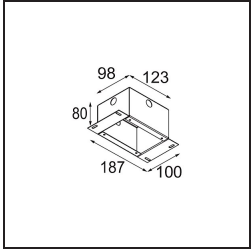

Installation Accessories

10889530 Installation Housing 123x100x80