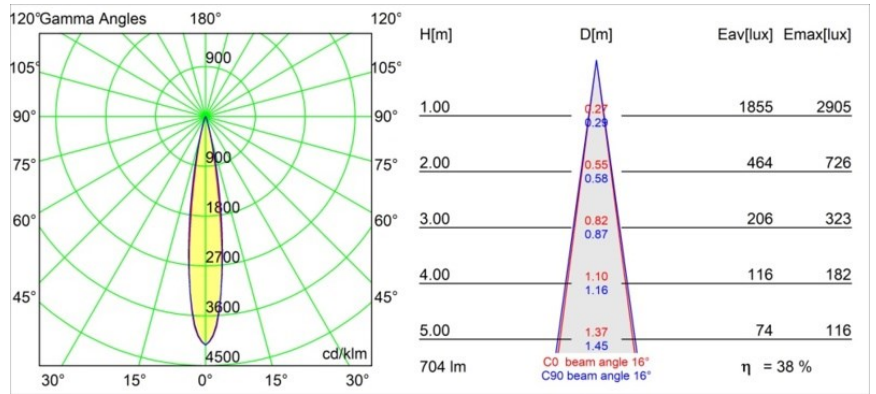

Light distribution & beam diagram