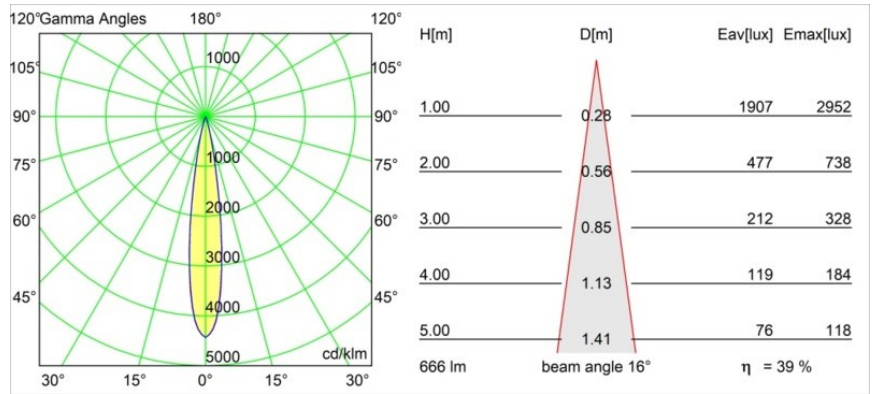

Light distribution & beam diagram