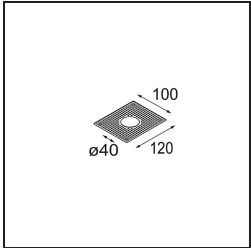

Specifications

Material	13710882
Light Source Type	LED
LED Type	CITIZEN CLU7A3
LED technology	LED COB
CRI	Min. 90
Colour Temperature	2700K
Lifetime	L90B10 @50,000 Hours
Lamp Included	Yes
Number of Light Sources	1
CIE flux code	100 100 100 100 39
Binning (SDCM)	2
Light Direction	Down
Optic	Lens
Measured beam angle (°)	16.0
Input Voltage	Constant Current Driver Required
Electrical Class	III
IP Rating	20
Glow wire rating (°C)	960
Indoor/Outdoor	Indoor
Application	Ceiling, Wall
Mounting	Semi-Recessed
Cut-out size (mm)	ø40
Mounting depth (mm)	110.0
Adjustability	H 360° V 0°/+90°
Distance to Lighted Object (m)	0,1
Primary Colour & Primary Finish	Bronze, Brushed Anodised
Gross weight (g)	324.0
Drive current (mA)	350 500
Min. forward voltage (Vf)	11,2 11,2
Max. forward voltage (Vf)	13,2 13,2
Connected load (W)	4,1 6,1
Luminous flux per lamp (lm)	194 262
Efficacy (lm/W)	47 43
Glare rating	1 1

TM30 & CRI diagram

Light distribution & beam diagram

Diagrams

Installation Accessories

10889530 Installation Housing 123x100x80

12293130 Plaster Kit 100x120-40 1x

Choose a required accessory