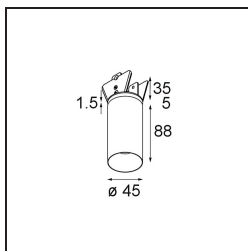

Specifications

Material	13710882
Light Source Type	LED
LED Type	CITIZEN CLU7A3
LED technology	LED COB
CRI	Min. 90
Colour Temperature	2700K
Lifetime	L90B10 @50,000 Hours
Lamp Included	Yes
Number of Light Sources	1
CIE flux code	100 100 100 100 39
Binning (SDCM)	2
Light Direction	Down
Optic	Lens
Measured beam angle (°)	16.0
Input Voltage	Constant Current Driver Required
Electrical Class	III
IP Rating	20
Glow wire rating (°C)	960
Indoor/Outdoor	Indoor
Application	Ceiling, Wall
Mounting	Semi-Recessed
Cut-out size (mm)	ø40
Mounting depth (mm)	110.0
Adjustability	H 360° V 0°/+90°
Distance to Lighted Object (m)	0,1
Primary Colour & Primary Finish	Bronze, Brushed Anodised
Gross weight (g)	324.0
Drive current (mA)	350 500
Min. forward voltage (Vf)	11,2 11,2
Max. forward voltage (Vf)	13,2 13,2
Connected load (W)	4,1 6,1
Luminous flux per lamp (lm)	194 262
Efficacy (lm/W)	47 43
Glare rating	1 1