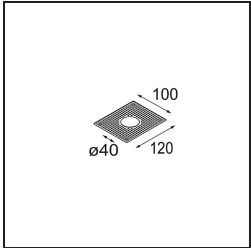

Specifications

Material	13710882
Light Source Type	LED
LED Type	CITIZEN CLU7A3
LED technology	LED COB
CRI	Min. 90
Colour Temperature	2700K
Lifetime	L90B10 @50,000 Hours
Lamp Included	Yes
Number of Light Sources	1
CIE flux code	100 100 100 100 39
Binning (SDCM)	2
Light Direction	Down
Optic	Lens
Measured beam angle (°)	16.0
Input Voltage	Constant Current Driver Required
Electrical Class	III
IP Rating	20
Glow wire rating (°C)	960
Indoor/Outdoor	Indoor
Application	Ceiling, Wall
Mounting	Semi-Recessed
Cut-out size (mm)	ø40
Mounting depth (mm)	110.0
Adjustability	H 360° V 0°/+90°
Distance to Lighted Object (m)	0,1
Primary Colour & Primary Finish	Bronze, Brushed Anodised
Gross weight (g)	324.0
Drive current (mA)	350 500
Min. forward voltage (Vf)	11.2 11.2
Max. forward voltage (Vf)	13.2 13.2
Connected load (W)	4.1 6.1
Luminous flux per lamp (lm)	194 262
Efficacy (lm/W)	47 43
Glare rating	1 1

TM30 & CRI diagram

Light distribution & beam diagram

Diagrams

Installation Accessories

10889530 Installation Housing 123x100x80

12293130 Plaster Kit 100x120-40 1x

Choose a required accessory