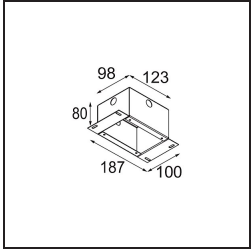

Specifications

Material	13710882
Light Source Type	LED
LED Type	CITIZEN CLU7A3
LED technology	LED COB
CRI	Min. 90
Colour Temperature	2700K
Lifetime	L90B10 @50,000 Hours
Lamp Included	Yes
Number of Light Sources	1
CIE flux code	100 100 100 100 39
Binning (SDCM)	2
Light Direction	Down
Optic	Lens
Measured beam angle (°)	16.0
Input Voltage	Constant Current Driver Required
Electrical Class	III
IP Rating	20
Glow wire rating (°C)	960
Indoor/Outdoor	Indoor
Application	Ceiling, Wall
Mounting	Semi-Recessed
Cut-out size (mm)	ø40
Mounting depth (mm)	110.0
Adjustability	H 360° V 0°/+90°
Distance to Lighted Object (m)	0,1
Primary Colour & Primary Finish	Bronze, Brushed Anodised
Gross weight (g)	324.0
Drive current (mA)	350 500
Min. forward voltage (Vf)	11,2 11,2
Max. forward voltage (Vf)	13,2 13,2
Connected load (W)	4,1 6,1
Luminous flux per lamp (lm)	194 262
Efficacy (lm/W)	47 43
Glare rating	1 1

TM30 & CRI diagram

Light distribution & beam diagram

Diagrams

Installation Accessories

10889530 Installation Housing 123x100x80

12293130 Plaster Kit 100x120-40 1x

Choose a required accessory