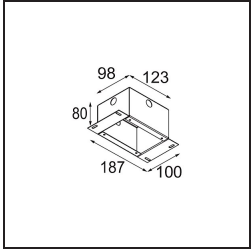

Specifications

Material	13710882
Light Source Type	LED
LED Type	CITIZEN CLU7A3
LED technology	LED COB
CRI	Min. 90
Colour Temperature	2700K
Lifetime	L90B10 @50,000 Hours
Lamp Included	Yes
Number of Light Sources	1
CIE flux code	100 100 100 100 39
Binning (SDCM)	2
Light Direction	Down
Optic	Lens
Measured beam angle (°)	16.0
Input Voltage	Constant Current Driver Required
Electrical Class	III
IP Rating	20
Glow wire rating (°C)	960
Indoor/Outdoor	Indoor
Application	Ceiling, Wall
Mounting	Semi-Recessed
Cut-out size (mm)	ø40
Mounting depth (mm)	110.0
Adjustability	H 360° V 0°/+90°
Distance to Lighted Object (m)	0,1
Primary Colour & Primary Finish	Bronze, Brushed Anodised
Gross weight (g)	324.0
Drive current (mA)	350 500
Min. forward voltage (Vf)	11.2 11.2
Max. forward voltage (Vf)	13.2 13.2
Connected load (W)	4.1 6.1
Luminous flux per lamp (lm)	194 262
Efficacy (lm/W)	47 43
Glare rating	1 1

TM30 & CRI diagram

Light distribution & beam diagram

Diagrams

Installation Accessories

10889530 Installation Housing 123x100x80

12293130 Plaster Kit 100x120-40 1x

Choose a required accessory