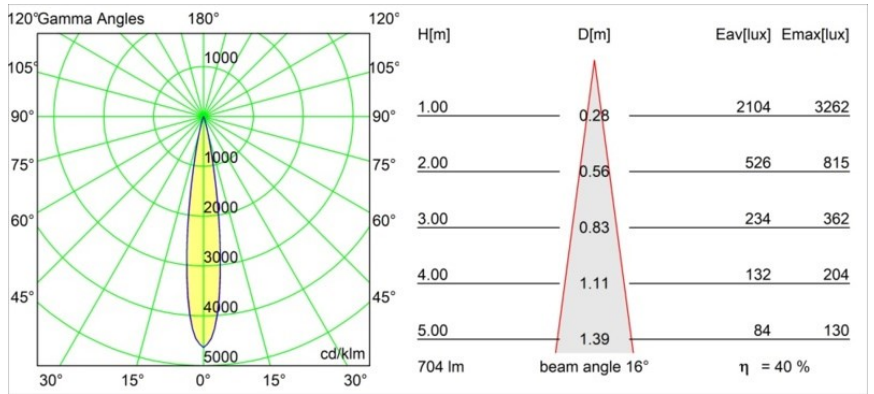

Light distribution & beam diagram