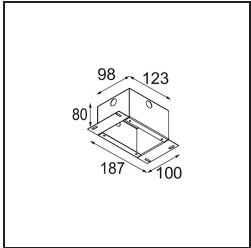

Specifications

Material	13710581
Light Source Type	LED
LED Type	CITIZEN CLU7A3
LED technology	LED COB
CRI	Min. 90
Colour Temperature	3000K
Lifetime	L90B10 @50,000 Hours
Lamp Included	Yes
Number of Light Sources	1
CIE flux code	100 100 100 100 40
Binning (SDCM)	2
Light Direction	Down
Optic	Lens
Measured beam angle (°)	16.0
Input Voltage	Constant Current Driver Required
Electrical Class	III
IP Rating	54
Glow wire rating (°C)	960
Indoor/Outdoor	Indoor
Application	Ceiling, Wall
Mounting	Recessed
Cut-out size (mm)	ø44
Mounting depth (mm)	80.0
Adjustability	Not Applicable
Distance to Lighted Object (m)	0,1
Primary Colour & Primary Finish	Black, Brushed Anodised
Gross weight (g)	186.0
Drive current (mA)	350 500
Min. forward voltage (Vf)	11,2 11,2
Max. forward voltage (Vf)	13,2 13,2
Connected load (W)	4,1 6,1
Luminous flux per lamp (lm)	209 283
Efficacy (lm/W)	51 46
Glare rating	1 1

TM30 & CRI diagram

Light distribution & beam diagram

Diagrams

Installation Accessories

12293730 Plaster Kit 44 1x

10889530 Installation Housing 123x100x80

12290730 Plaster Kit 100x120-45 1x

Choose a required accessory