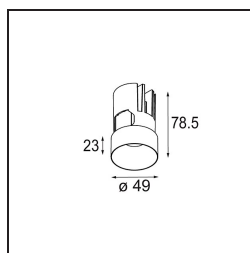

Date
Customer
Project
Type

Minude Out Recessed 49 23 1x IP54 LED 3000K Spot DE Black Brushed Anodised

Minude's yogic flexibility will surprise you about as much as its bare, cylindrical design. Express a refined and minimalistic look & feel on walls, on high or low ceilings. Try more than one Minude on our Pista track or on our redesigned Modupoint LED. Its long string of colours and miniature size will make a big impression.

Specifications

Material	13710581
Light Source Type	LED
LED Type	CITIZEN CLU7A3
LED technology	LED COB
CRI	Min. 90
Colour Temperature	3000K
Lifetime	L90B10 @50,000 Hours
Lamp Included	Yes
Number of Light Sources	1
CIE flux code	100 100 100 100 40
Binning (SDCM)	2
Light Direction	Down
Optic	Lens
Measured beam angle (°)	16.0
Input Voltage	Constant Current Driver Required
Electrical Class	III
IP Rating	54
Glow wire rating (°C)	960
Indoor/Outdoor	Indoor
Application	Ceiling, Wall
Mounting	Recessed
Cut-out size (mm)	ø44
Mounting depth (mm)	80.0
Adjustability	Not Applicable
Distance to Lighted Object (m)	0,1
Primary Colour & Primary Finish	Black, Brushed Anodised
Gross weight (g)	186.0
Drive current (mA)	350 500
Min. forward voltage (Vf)	11,2 11,2
Max. forward voltage (Vf)	13,2 13,2
Connected load (W)	4,1 6,1
Luminous flux per lamp (lm)	209 283
Efficacy (lm/W)	51 46
Glare rating	1 1