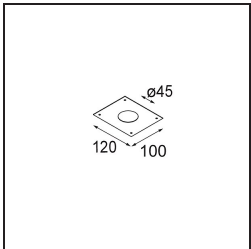

Specifications

Material	13710581
Light Source Type	LED
LED Type	CITIZEN CLU7A3
LED technology	LED COB
CRI	Min. 90
Colour Temperature	3000K
Lifetime	L90B10 @50,000 Hours
Lamp Included	Yes
Number of Light Sources	1
CIE flux code	100 100 100 100 40
Binning (SDCM)	2
Light Direction	Down
Optic	Lens
Measured beam angle (°)	16.0
Input Voltage	Constant Current Driver Required
Electrical Class	III
IP Rating	54
Glow wire rating (°C)	960
Indoor/Outdoor	Indoor
Application	Ceiling, Wall
Mounting	Recessed
Cut-out size (mm)	ø44
Mounting depth (mm)	80.0
Adjustability	Not Applicable
Distance to Lighted Object (m)	0,1
Primary Colour & Primary Finish	Black, Brushed Anodised
Gross weight (g)	186.0
Drive current (mA)	350 500
Min. forward voltage (Vf)	11,2 11,2
Max. forward voltage (Vf)	13,2 13,2
Connected load (W)	4,1 6,1
Luminous flux per lamp (lm)	209 283
Efficacy (lm/W)	51 46
Glare rating	1 1

TM30 & CRI diagram

Light distribution & beam diagram

Diagrams

Installation Accessories

12293730 Plaster Kit 44 1x

10889530 Installation Housing 123x100x80

12290730 Plaster Kit 100x120-45 1x

Choose a required accessory