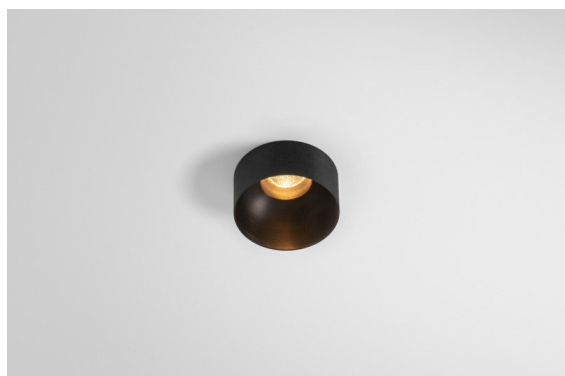

Date
Customer
Project
Type

Minude Out Recessed 49 23 1x IP54 LED 3000K Spot DE Black Brushed Anodised

Minude's yogic flexibility will surprise you about as much as its bare, cylindrical design. Express a refined and minimalistic look & feel on walls, on high or low ceilings. Try more than one Minude on our Pista track or on our redesigned Modupoint LED. Its long string of colours and miniature size will make a big impression.

Specifications

Material	13710581
Light Source Type	LED
LED Type	CITIZEN CLU7A3
LED technology	LED COB
CRI	Min. 90
Colour Temperature	3000K
Lifetime	L90B10 @50,000 Hours
Lamp Included	Yes
Number of Light Sources	1
CIE flux code	100 100 100 100 40
Binning (SDCM)	2
Light Direction	Down
Optic	Lens
Measured beam angle (°)	16.0
Input Voltage	Constant Current Driver Required
Electrical Class	III
IP Rating	54
Glow wire rating (°C)	960
Indoor/Outdoor	Indoor
Application	Ceiling, Wall
Mounting	Recessed
Cut-out size (mm)	ø44
Mounting depth (mm)	80.0
Adjustability	Not Applicable
Distance to Lighted Object (m)	0,1
Primary Colour & Primary Finish	Black, Brushed Anodised
Gross weight (g)	186.0
Drive current (mA)	350 500
Min. forward voltage (Vf)	11,2 11,2
Max. forward voltage (Vf)	13,2 13,2
Connected load (W)	4,1 6,1
Luminous flux per lamp (lm)	209 283
Efficacy (lm/W)	51 46
Glare rating	1 1