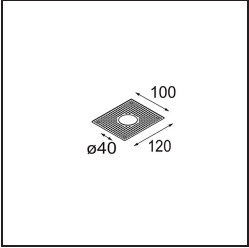

Specifications

Material	13710932
Light Source Type	LED
LED Type	CITIZEN CLU7A3
LED technology	LED COB
CRI	Min. 90
Colour Temperature	3000K
Lifetime	L90B10 @50,000 Hours
Lamp Included	Yes
Number of Light Sources	1
CIE flux code	100 100 100 100 39
Binning (SDCM)	2
Light Direction	Down
Optic	Lens
Measured beam angle (°)	15.0
Input Voltage	Constant Current Driver Required
Electrical Class	III
IP Rating	20
Glow wire rating (°C)	960
Indoor/Outdoor	Indoor
Application	Ceiling, Wall
Mounting	Semi-Recessed
Cut-out size (mm)	ø40
Mounting depth (mm)	110.0
Adjustability	H 360° V 0°/+90°
Distance to Lighted Object (m)	0,1
Primary Colour & Primary Finish	Black, Structure
Gross weight (g)	324.0
Drive current (mA)	350 500
Min. forward voltage (Vf)	11,2 11,2
Max. forward voltage (Vf)	13,2 13,2
Connected load (W)	4,1 6,1
Luminous flux per lamp (lm)	204 276
Efficacy (lm/W)	50 45
Glare rating	1 1

TM30 & CRI diagram

Light distribution & beam diagram

Installation Accessories

10889530 Installation Housing 123x100x80

12293130 Plaster Kit 100x120-40 1x

Choose a required accessory