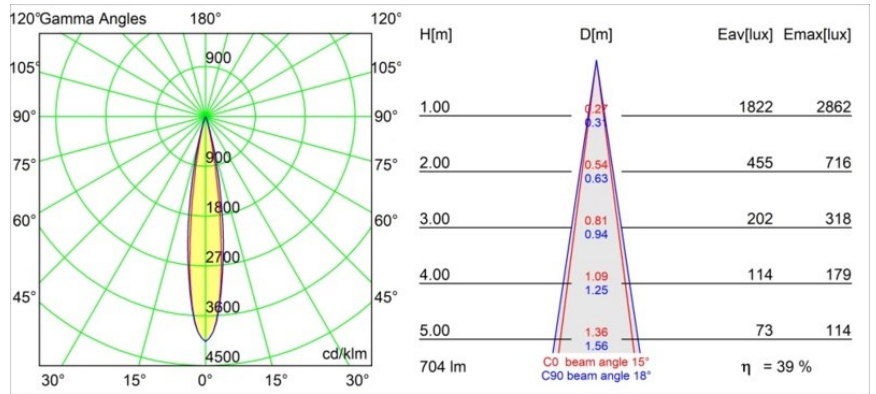

Light distribution & beam diagram