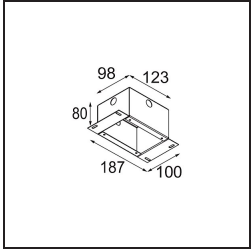

Specifications

Material	13710932
Light Source Type	LED
LED Type	CITIZEN CLU7A3
LED technology	LED COB
CRI	Min. 90
Colour Temperature	3000K
Lifetime	L90B10 @50,000 Hours
Lamp Included	Yes
Number of Light Sources	1
CIE flux code	100 100 100 100 39
Binning (SDCM)	2
Light Direction	Down
Optic	Lens
Measured beam angle (°)	15.0
Input Voltage	Constant Current Driver Required
Electrical Class	III
IP Rating	20
Glow wire rating (°C)	960
Indoor/Outdoor	Indoor
Application	Ceiling, Wall
Mounting	Semi-Recessed
Cut-out size (mm)	ø40
Mounting depth (mm)	110.0
Adjustability	H 360° V 0°/+90°
Distance to Lighted Object (m)	0,1
Primary Colour & Primary Finish	Black, Structure
Gross weight (g)	324.0
Drive current (mA)	350 500
Min. forward voltage (Vf)	11,2 11,2
Max. forward voltage (Vf)	13,2 13,2
Connected load (W)	4,1 6,1
Luminous flux per lamp (lm)	204 276
Efficacy (lm/W)	50 45
Glare rating	1 1

Specifications

TM30 & CRI diagram

Light distribution & beam diagram

Installation Accessories

10889530 Installation Housing 123x100x80

12293130 Plaster Kit 100x120-40 1x

Choose a required accessory