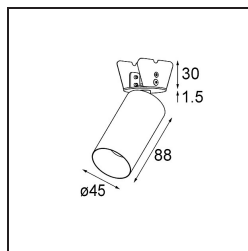

Date
Customer
Project
Type

Minude Semi-Recessed Adjustable 45 1x LED 3000K Spot DE Black Structure

Minude's yogic flexibility will surprise you about as much as its bare, cylindrical design. Express a refined and minimalistic look & feel on walls, on high or low ceilings. Try more than one Minude on our Pista track or on our redesigned Modupoint LED. Its long string of colours and miniature size will make a big impression.

Specifications

Material	13710932
Light Source Type	LED
LED Type	CITIZEN CLU7A3
LED technology	LED COB
CRI	Min. 90
Colour Temperature	3000K
Lifetime	L90B10 @50,000 Hours
Lamp Included	Yes
Number of Light Sources	1
CIE flux code	100 100 100 100 39
Binning (SDCM)	2
Light Direction	Down
Optic	Lens
Measured beam angle (°)	15.0
Input Voltage	Constant Current Driver Required
Electrical Class	III
IP Rating	20
Glow wire rating (°C)	960
Indoor/Outdoor	Indoor
Application	Ceiling, Wall
Mounting	Semi-Recessed
Cut-out size (mm)	ø40
Mounting depth (mm)	110.0
Adjustability	H 360° V 0°/+90°
Distance to Lighted Object (m)	0,1
Primary Colour & Primary Finish	Black, Structure
Gross weight (g)	324.0
Drive current (mA)	350 500
Min. forward voltage (Vf)	11,2 11,2
Max. forward voltage (Vf)	13,2 13,2
Connected load (W)	4,1 6,1
Luminous flux per lamp (lm)	204 276
Efficacy (lm/W)	50 45
Glare rating	1 1