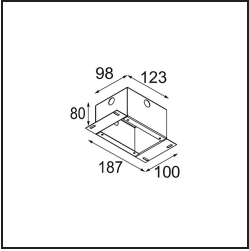

Specifications

Material	13710932
Light Source Type	LED
LED Type	CITIZEN CLU7A3
LED technology	LED COB
CRI	Min. 90
Colour Temperature	3000K
Lifetime	L90B10 @50,000 Hours
Lamp Included	Yes
Number of Light Sources	1
CIE flux code	100 100 100 100 39
Binning (SDCM)	2
Light Direction	Down
Optic	Lens
Measured beam angle (°)	15.0
Input Voltage	Constant Current Driver Required
Electrical Class	III
IP Rating	20
Glow wire rating (°C)	960
Indoor/Outdoor	Indoor
Application	Ceiling, Wall
Mounting	Semi-Recessed
Cut-out size (mm)	ø40
Mounting depth (mm)	110.0
Adjustability	H 360° V 0°/+90°
Distance to Lighted Object (m)	0,1
Primary Colour & Primary Finish	Black, Structure
Gross weight (g)	324.0
Drive current (mA)	350 500
Min. forward voltage (Vf)	11,2 11,2
Max. forward voltage (Vf)	13,2 13,2
Connected load (W)	4,1 6,1
Luminous flux per lamp (lm)	204 276
Efficacy (lm/W)	50 45
Glare rating	1 1

TM30 & CRI diagram

Light distribution & beam diagram

Installation Accessories

10889530 Installation Housing 123x100x80

12293130 Plaster Kit 100x120-40 1x

Choose a required accessory