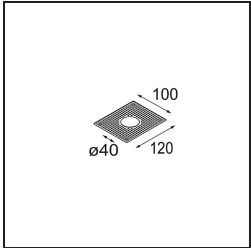

Specifications

Material	13710932
Light Source Type	LED
LED Type	CITIZEN CLU7A3
LED technology	LED COB
CRI	Min. 90
Colour Temperature	3000K
Lifetime	L90B10 @50,000 Hours
Lamp Included	Yes
Number of Light Sources	1
CIE flux code	100 100 100 100 39
Binning (SDCM)	2
Light Direction	Down
Optic	Lens
Measured beam angle (°)	15.0
Input Voltage	Constant Current Driver Required
Electrical Class	III
IP Rating	20
Glow wire rating (°C)	960
Indoor/Outdoor	Indoor
Application	Ceiling, Wall
Mounting	Semi-Recessed
Cut-out size (mm)	ø40
Mounting depth (mm)	110.0
Adjustability	H 360° V 0°/+90°
Distance to Lighted Object (m)	0,1
Primary Colour & Primary Finish	Black, Structure
Gross weight (g)	324.0
Drive current (mA)	350 500
Min. forward voltage (Vf)	11,2 11,2
Max. forward voltage (Vf)	13,2 13,2
Connected load (W)	4,1 6,1
Luminous flux per lamp (lm)	204 276
Efficacy (lm/W)	50 45
Glare rating	1 1

Specifications

TM30 & CRI diagram

Light distribution & beam diagram

Installation Accessories

10889530 Installation Housing 123x100x80

12293130 Plaster Kit 100x120-40 1x

Choose a required accessory