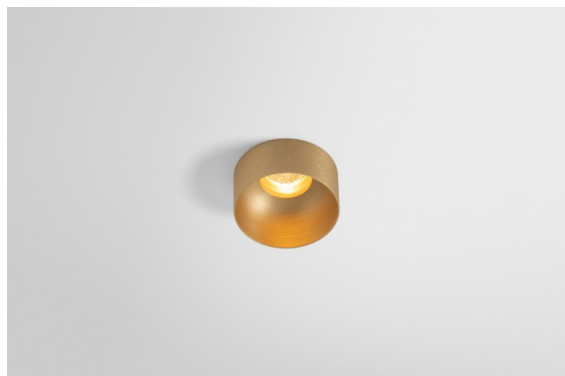

Date
Customer
Project
Type

*Minude Out Recessed 49 23 1x IP54 LED 3000K Spot DE Champagne Brushed Anodised*

Minude's yogic flexibility will surprise you about as much as its bare, cylindrical design. Express a refined and minimalistic look & feel on walls, on high or low ceilings. Try more than one Minude on our Pista track or on our redesigned Modupoint LED. Its long string of colours and miniature size will make a big impression.

### Specifications

Material	13710541
Light Source Type	LED
LED Type	CITIZEN CLU7A3
LED technology	LED COB
CRI	Min. 90
Colour Temperature	3000K
Lifetime	L90B10 @50,000 Hours
Lamp Included	Yes
Number of Light Sources	1
CIE flux code	99 100 100 100 41
Binning (SDCM)	2
Light Direction	Down
Optic	Lens
Measured beam angle (°)	16.0
Input Voltage	Constant Current Driver Required
Electrical Class	III
IP Rating	54
Glow wire rating (°C)	960
Indoor/Outdoor	Indoor
Application	Ceiling, Wall
Mounting	Recessed
Cut-out size (mm)	ø44
Mounting depth (mm)	80.0
Adjustability	Not Applicable
Distance to Lighted Object (m)	0,1
Primary Colour & Primary Finish	Champagne, Brushed Anodised
Gross weight (g)	186.0
Drive current (mA)	350      500
Min. forward voltage (Vf)	11,2      11,2
Max. forward voltage (Vf)	13,2      13,2
Connected load (W)	4,1      6,1
Luminous flux per lamp (lm)	215      291
Efficacy (lm/W)	52      48
Glare rating	6      7