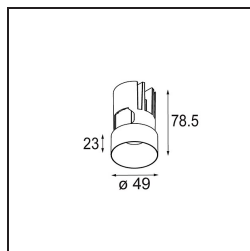

Date
Customer
Project
Type

*Minude Out Recessed 49 23 1x IP54 LED 3000K Spot DE Champagne Brushed Anodised*

Minude's yogic flexibility will surprise you about as much as its bare, cylindrical design. Express a refined and minimalistic look & feel on walls, on high or low ceilings. Try more than one Minude on our Pista track or on our redesigned Modupoint LED. Its long string of colours and miniature size will make a big impression.

### Specifications

Material	13710541
Light Source Type	LED
LED Type	CITIZEN CLU7A3
LED technology	LED COB
CRI	Min. 90
Colour Temperature	3000K
Lifetime	L90B10 @50,000 Hours
Lamp Included	Yes
Number of Light Sources	1
CIE flux code	99 100 100 100 41
Binning (SDCM)	2
Light Direction	Down
Optic	Lens
Measured beam angle (°)	16.0
Input Voltage	Constant Current Driver Required
Electrical Class	III
IP Rating	54
Glow wire rating (°C)	960
Indoor/Outdoor	Indoor
Application	Ceiling, Wall
Mounting	Recessed
Cut-out size (mm)	ø44
Mounting depth (mm)	80.0
Adjustability	Not Applicable
Distance to Lighted Object (m)	0,1
Primary Colour & Primary Finish	Champagne, Brushed Anodised
Gross weight (g)	186.0
Drive current (mA)	350      500
Min. forward voltage (Vf)	11,2      11,2
Max. forward voltage (Vf)	13,2      13,2
Connected load (W)	4,1      6,1
Luminous flux per lamp (lm)	215      291
Efficacy (lm/W)	52      48
Glare rating	6      7