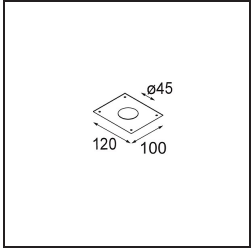

### Specifications

Material	13710541
Light Source Type	LED
LED Type	CITIZEN CLU7A3
LED technology	LED COB
CRI	Min. 90
Colour Temperature	3000K
Lifetime	L90B10 @50,000 Hours
Lamp Included	Yes
Number of Light Sources	1
CIE flux code	99 100 100 100 41
Binning (SDCM)	2
Light Direction	Down
Optic	Lens
Measured beam angle (°)	16.0
Input Voltage	Constant Current Driver Required
Electrical Class	III
IP Rating	54
Glow wire rating (°C)	960
Indoor/Outdoor	Indoor
Application	Ceiling, Wall
Mounting	Recessed
Cut-out size (mm)	ø44
Mounting depth (mm)	80.0
Adjustability	Not Applicable
Distance to Lighted Object (m)	0,1
Primary Colour & Primary Finish	Champagne, Brushed Anodised
Gross weight (g)	186.0
Drive current (mA)	350      500
Min. forward voltage (Vf)	11,2      11,2
Max. forward voltage (Vf)	13,2      13,2
Connected load (W)	4,1      6,1
Luminous flux per lamp (lm)	215      291
Efficacy (lm/W)	52      48
Glare rating	6      7

**TM30 & CRI diagram**

**Light distribution & beam diagram**

**Installation Accessories**

**12293730** Plaster Kit 44 1x

**10889530** Installation Housing 123x100x80

**12290730** Plaster Kit 100x120-45 1x

Choose a required accessory