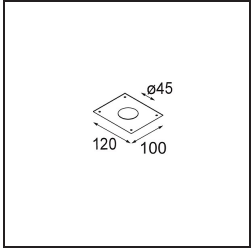

Date
Customer
Project
Type

*Minude Out Recessed 49 23 1x IP54 LED 3000K Spot DE Black Structure*

**Specifications**

Material	13710532
Light Source Type	LED
LED Type	CITIZEN CLU7A3
LED technology	LED COB
CRI	Min. 90
Colour Temperature	3000K
Lifetime	L90B10 @50,000 Hours
Lamp Included	Yes
Number of Light Sources	1
CIE flux code	100 100 100 100 40
Binning (SDCM)	2
Light Direction	Down
Optic	Lens
Measured beam angle (°)	15.0
Input Voltage	Constant Current Driver Required
Electrical Class	III
IP Rating	54
Glow wire rating (°C)	960
Indoor/Outdoor	Indoor
Application	Ceiling, Wall
Mounting	Recessed
Cut-out size (mm)	ø44
Mounting depth (mm)	80.0
Adjustability	Not Applicable
Distance to Lighted Object (m)	0,1
Primary Colour & Primary Finish	Black, Structure
Gross weight (g)	186.0
Drive current (mA)	350      500
Min. forward voltage (Vf)	11,2      11,2
Max. forward voltage (Vf)	13,2      13,2
Connected load (W)	4,1      6,1
Luminous flux per lamp (lm)	210      283
Efficacy (lm/W)	51      46
Glare rating	1      1

**TM30 & CRI diagram**

**Light distribution & beam diagram**

Diagrams

**Installation Accessories**

**12293730** Plaster Kit 44 1x

**10889530** Installation Housing 123x100x80

**12290730** Plaster Kit 100x120-45 1x