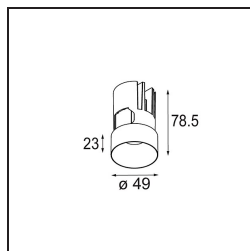

Date
Customer
Project
Type

*Minude Out Recessed 49 23 1x IP54 LED 3000K Spot DE Black Structure*

**Specifications**

Material	13710532
Light Source Type	LED
LED Type	CITIZEN CLU7A3
LED technology	LED COB
CRI	Min. 90
Colour Temperature	3000K
Lifetime	L90B10 @50,000 Hours
Lamp Included	Yes
Number of Light Sources	1
CIE flux code	100 100 100 100 40
Binning (SDCM)	2
Light Direction	Down
Optic	Lens
Measured beam angle (°)	15.0
Input Voltage	Constant Current Driver Required
Electrical Class	III
IP Rating	54
Glow wire rating (°C)	960
Indoor/Outdoor	Indoor
Application	Ceiling, Wall
Mounting	Recessed
Cut-out size (mm)	ø44
Mounting depth (mm)	80.0
Adjustability	Not Applicable
Distance to Lighted Object (m)	0,1
Primary Colour & Primary Finish	Black, Structure
Gross weight (g)	186.0
Drive current (mA)	350      500
Min. forward voltage (Vf)	11,2      11,2
Max. forward voltage (Vf)	13,2      13,2
Connected load (W)	4,1      6,1
Luminous flux per lamp (lm)	210      283
Efficacy (lm/W)	51      46
Glare rating	1      1