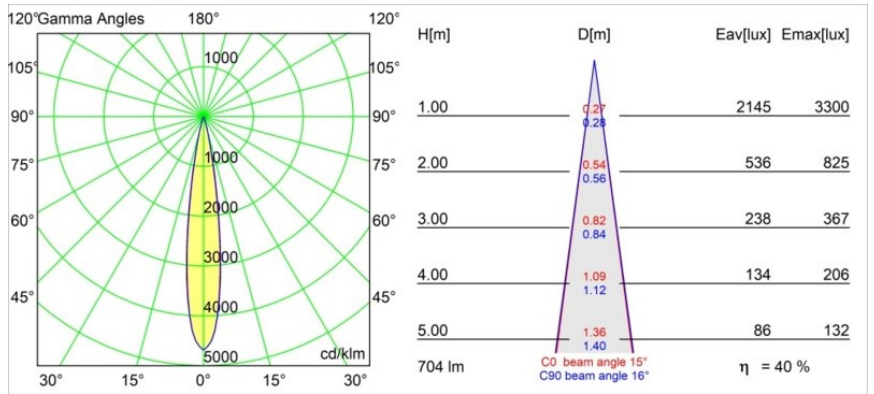

Light distribution & beam diagram