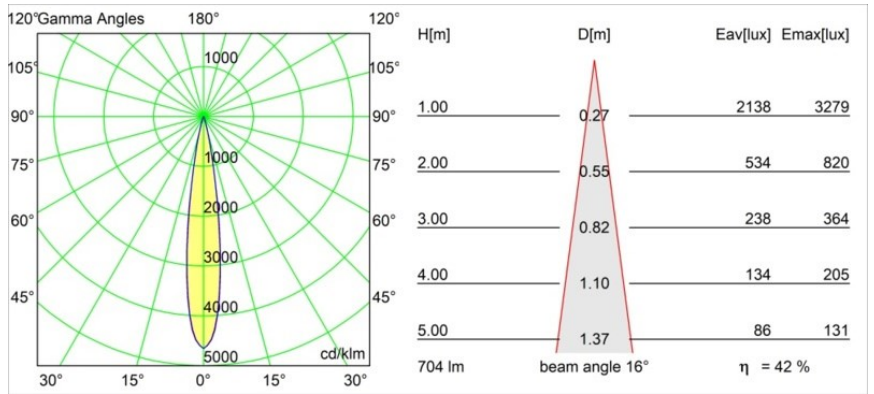

Light distribution & beam diagram