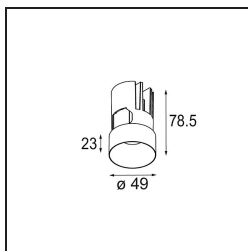

Date
Customer
Project
Type

Minude Out Recessed 49 23 1x IP54 LED 3000K Spot DE White Structure

Specifications

Material	13710509
Light Source Type	LED
LED Type	CITIZEN CLU7A3
LED technology	LED COB
CRI	Min. 90
Colour Temperature	3000K
Lifetime	L90B10 @50,000 Hours
Lamp Included	Yes
Number of Light Sources	1
CIE flux code	97 99 100 100 42
Binning (SDCM)	2
Light Direction	Down
Optic	Lens
Measured beam angle (°)	16.0
Input Voltage	Constant Current Driver Required
Electrical Class	III
IP Rating	54
Glow wire rating (°C)	960
Indoor/Outdoor	Indoor
Application	Ceiling, Wall
Mounting	Recessed
Cut-out size (mm)	ø44
Mounting depth (mm)	80.0
Adjustability	Not Applicable
Distance to Lighted Object (m)	0,1
Primary Colour & Primary Finish	White, Structure
Gross weight (g)	186.0
Drive current (mA)	350 500
Min. forward voltage (Vf)	11,2 11,2
Max. forward voltage (Vf)	13,2 13,2
Connected load (W)	4,1 6,1
Luminous flux per lamp (lm)	221 298
Efficacy (lm/W)	54 49
Glare rating	12 13