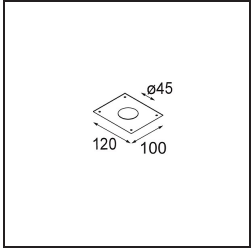

Date
Customer
Project
Type

Minude Out Recessed 49 23 1x IP54 LED 3000K Spot DE White Structure

Specifications

Material	13710509
Light Source Type	LED
LED Type	CITIZEN CLU7A3
LED technology	LED COB
CRI	Min. 90
Colour Temperature	3000K
Lifetime	L90B10 @50,000 Hours
Lamp Included	Yes
Number of Light Sources	1
CIE flux code	97 99 100 100 42
Binning (SDCM)	2
Light Direction	Down
Optic	Lens
Measured beam angle (°)	16.0
Input Voltage	Constant Current Driver Required
Electrical Class	III
IP Rating	54
Glow wire rating (°C)	960
Indoor/Outdoor	Indoor
Application	Ceiling, Wall
Mounting	Recessed
Cut-out size (mm)	ø44
Mounting depth (mm)	80.0
Adjustability	Not Applicable
Distance to Lighted Object (m)	0,1
Primary Colour & Primary Finish	White, Structure
Gross weight (g)	186.0
Drive current (mA)	350 500
Min. forward voltage (Vf)	11,2 11,2
Max. forward voltage (Vf)	13,2 13,2
Connected load (W)	4,1 6,1
Luminous flux per lamp (lm)	221 298
Efficacy (lm/W)	54 49
Glare rating	12 13

TM30 & CRI diagram

Light distribution & beam diagram

Installation Accessories

12293730 Plaster Kit 44 1x

10889530 Installation Housing 123x100x80

12290730 Plaster Kit 100x120-45 1x

Choose a required accessory