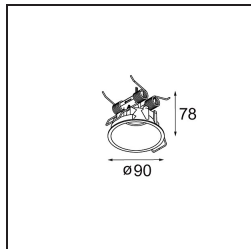

Installation Accessories

13240509 Modupoint Round Deep Recessed 90 1x DE White Structure
13240532 Modupoint Round Deep Recessed 90 1x DE Black Structure