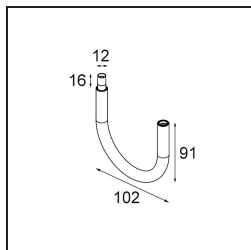

13242309 Stick Modupoint Curved 180° White Structure
13242332 Stick Modupoint Curved 180° Black Structure