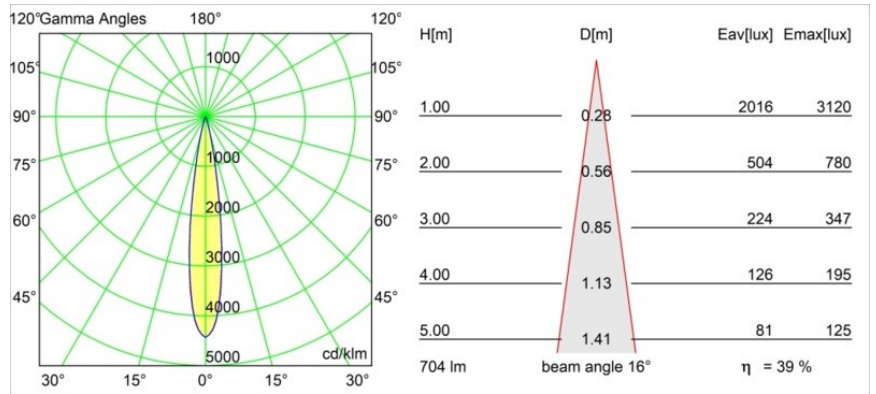

Light distribution & beam diagram