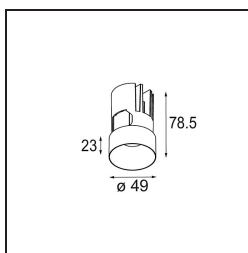

| |
|----------|
| Date |
| Customer |
| Project |
| Type |

Minude Out Recessed 49 23 1x IP54 LED 2700K Spot DE Silver Bronze Brushed Anodised

Specifications

| | |
|---------------------------------|----------------------------------|
| Material | 13710484 |
| Light Source Type | LED |
| LED Type | CITIZEN CLU7A3 |
| LED technology | LED COB |
| CRI | Min. 90 |
| Colour Temperature | 2700K |
| Lifetime | L90B10 @50,000 Hours |
| Lamp Included | Yes |
| Number of Light Sources | 1 |
| CIE flux code | 99 100 100 100 41 |
| Binning (SDCM) | 2 |
| Light Direction | Down |
| Optic | Lens |
| Measured beam angle (°) | 16.0 |
| Input Voltage | Constant Current Driver Required |
| Electrical Class | III |
| IP Rating | 54 |
| Glow wire rating (°C) | 960 |
| Indoor/Outdoor | Indoor |
| Application | Ceiling, Wall |
| Mounting | Recessed |
| Cut-out size (mm) | ø44 |
| Mounting depth (mm) | 80.0 |
| Adjustability | Not Applicable |
| Distance to Lighted Object (m) | 0,1 |
| Primary Colour & Primary Finish | Silver Bronze, Brushed Anodised |
| Gross weight (g) | 186.0 |
| Drive current (mA) | 350 500 |
| Min. forward voltage (Vf) | 11,2 11,2 |
| Max. forward voltage (Vf) | 13,2 13,2 |
| Connected load (W) | 4,1 6,1 |
| Luminous flux per lamp (lm) | 203 274 |
| Efficacy (lm/W) | 49 45 |
| Glare rating | 3 4 |