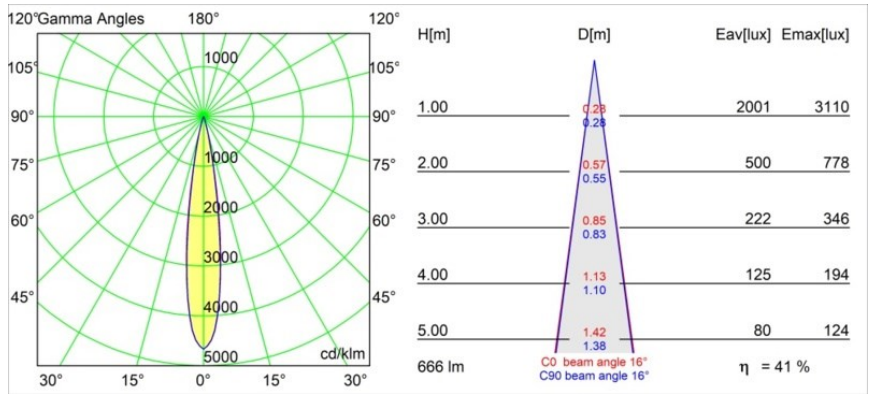

Light distribution & beam diagram