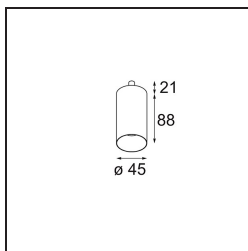

Date
Customer
Project
Type

*Minude Jack Adjustable 45 1x LED 3000K Spot DE Black Brushed Anodised*

**Specifications**

Material	13710781
Light Source Type	LED
LED Type	CITIZEN CLU7A3
LED technology	LED COB
CRI	Min. 90
Colour Temperature	3000K
Lifetime	L90B10 @50,000 Hours
Lamp Included	Yes
Number of Light Sources	1
CIE flux code	100 100 100 100 39
Binning (SDCM)	2
Light Direction	Down
Optic	Lens
Measured beam angle (°)	16.0
Input Voltage	Constant Current Driver Required
Electrical Class	III
IP Rating	20
Glow wire rating (°C)	960
Indoor/Outdoor	Indoor
Application	Ceiling, Wall
Adjustability	H 360° V 0°/+90°
Distance to Lighted Object (m)	0,1
Primary Colour & Primary Finish	Black, Brushed Anodised
Gross weight (g)	247.0
Drive current (mA)	350      500
Min. forward voltage (Vf)	11,2      11,2
Max. forward voltage (Vf)	13,2      13,2
Connected load (W)	4,1      6,1
Luminous flux per lamp (lm)	205      277
Efficacy (lm/W)	50      45
Glare rating	1      1
Remark	<ul style="list-style-type: none"> <li>This is not a complete product. Modupoint Round or Modupoint Square system required.</li> </ul>