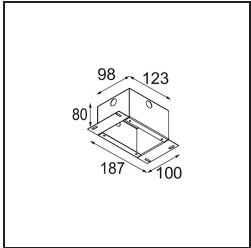

Specifications

Material	13710482
Light Source Type	LED
LED Type	CITIZEN CLU7A3
LED technology	LED COB
CRI	Min. 90
Colour Temperature	2700K
Lifetime	L90B10 @50,000 Hours
Lamp Included	Yes
Number of Light Sources	1
CIE flux code	100 100 100 100 40
Binning (SDCM)	2
Light Direction	Down
Optic	Lens
Measured beam angle (°)	16.0
Input Voltage	Constant Current Driver Required
Electrical Class	III
IP Rating	54
Glow wire rating (°C)	960
Indoor/Outdoor	Indoor
Application	Ceiling, Wall
Mounting	Recessed
Cut-out size (mm)	ø44
Mounting depth (mm)	80.0
Adjustability	Not Applicable
Distance to Lighted Object (m)	0,1
Primary Colour & Primary Finish	Bronze, Brushed Anodised
Gross weight (g)	186.0
Drive current (mA)	350 500
Min. forward voltage (Vf)	11,2 11,2
Max. forward voltage (Vf)	13,2 13,2
Connected load (W)	4,1 6,1
Luminous flux per lamp (lm)	199 269
Efficacy (lm/W)	49 44
Glare rating	1 1

TM30 & CRI diagram

Light distribution & beam diagram

Installation Accessories

12293730 Plaster Kit 44 1x

10889530 Installation Housing 123x100x80

12290730 Plaster Kit 100x120-45 1x

Choose a required accessory