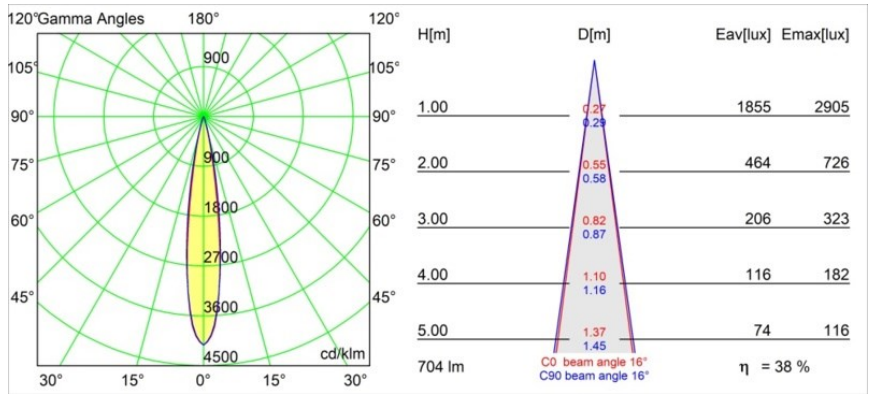

Light distribution & beam diagram