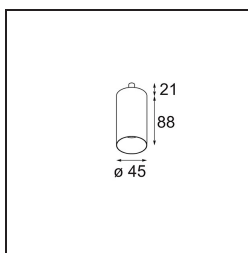

**Specifications**

Material	13710741
Light Source Type	LED
LED Type	CITIZEN CLU7A3
LED technology	LED COB
CRI	Min. 90
Colour Temperature	3000K
Lifetime	L90B10 @50,000 Hours
Lamp Included	Yes
Number of Light Sources	1
CIE flux code	98 100 100 100 39
Binning (SDCM)	2
Light Direction	Down
Optic	Lens
Measured beam angle (°)	16.0
Input Voltage	Constant Current Driver Required
Electrical Class	III
IP Rating	20
Glow wire rating (°C)	960
Indoor/Outdoor	Indoor
Application	Ceiling, Wall
Adjustability	H 360° V 0°/+90°
Distance to Lighted Object (m)	0,1
Primary Colour & Primary Finish	Champagne, Brushed Anodised
Gross weight (g)	247.0
Drive current (mA)	350      500
Min. forward voltage (Vf)	11,2      11,2
Max. forward voltage (Vf)	13,2      13,2
Connected load (W)	4,1      6,1
Luminous flux per lamp (lm)	202      273
Efficacy (lm/W)	49      45
Glare rating	7      8
Remark	<ul style="list-style-type: none"> <li>This is not a complete product. Modupoint Round or Modupoint Square system required.</li> </ul>