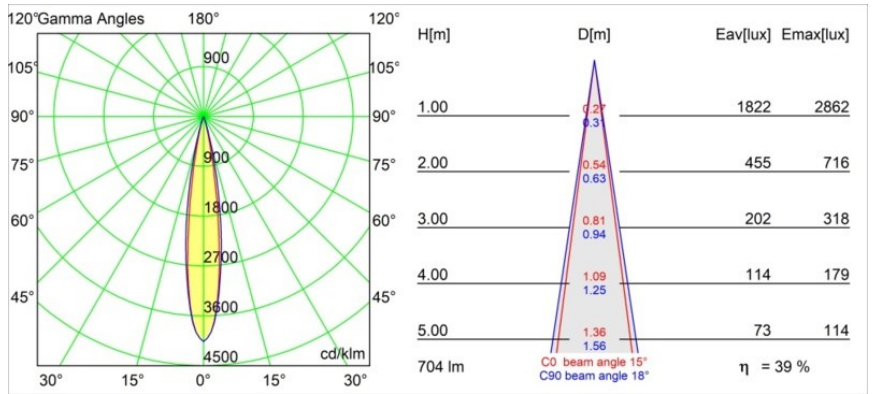

Light distribution & beam diagram