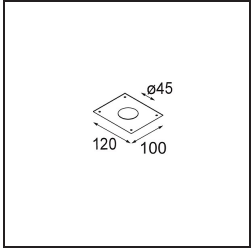

Specifications

Material	13710441
Light Source Type	LED
LED Type	CITIZEN CLU7A3
LED technology	LED COB
CRI	Min. 90
Colour Temperature	2700K
Lifetime	L90B10 @50,000 Hours
Lamp Included	Yes
Number of Light Sources	1
CIE flux code	99 100 100 100 41
Binning (SDCM)	2
Light Direction	Down
Optic	Lens
Measured beam angle (°)	16.0
Input Voltage	Constant Current Driver Required
Electrical Class	III
IP Rating	54
Glow wire rating (°C)	960
Indoor/Outdoor	Indoor
Application	Ceiling, Wall
Mounting	Recessed
Cut-out size (mm)	ø44
Mounting depth (mm)	80.0
Adjustability	Not Applicable
Distance to Lighted Object (m)	0,1
Primary Colour & Primary Finish	Champagne, Brushed Anodised
Gross weight (g)	186.0
Drive current (mA)	350 500
Min. forward voltage (Vf)	11,2 11,2
Max. forward voltage (Vf)	13,2 13,2
Connected load (W)	4,1 6,1
Luminous flux per lamp (lm)	204 275
Efficacy (lm/W)	50 45
Glare rating	5 6

TM30 & CRI diagram

Light distribution & beam diagram

Installation Accessories

12293730 Plaster Kit 44 1x

10889530 Installation Housing 123x100x80

12290730 Plaster Kit 100x120-45 1x

Choose a required accessory