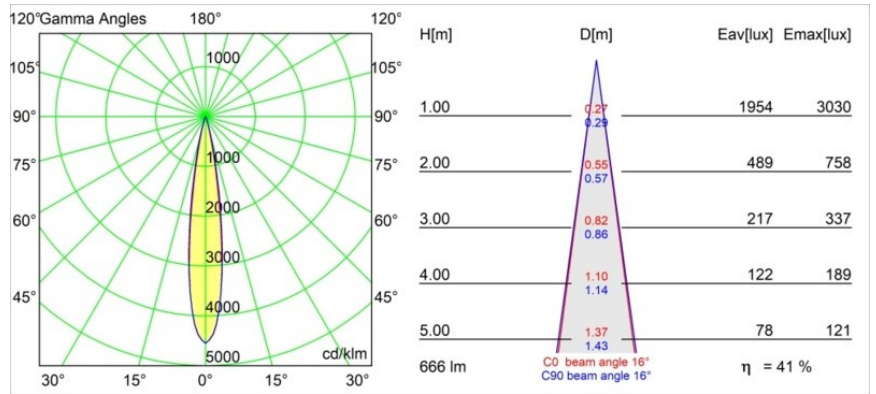

Light distribution & beam diagram