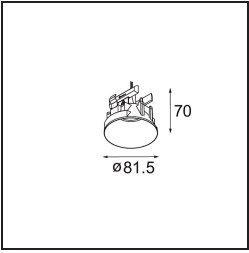

- **13240609** Modupoint Round Deep Recessed Trimless 82 1x DE White Structure
- **13240632** Modupoint Round Deep Recessed Trimless 82 1x DE Black Structure