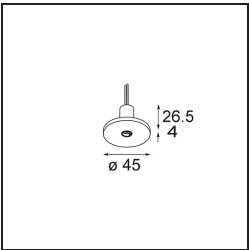

- **13240309** Modupoint Round Recessed 45 1x DE White Structure
- **13240332** Modupoint Round Recessed 45 1x DE Black Structure