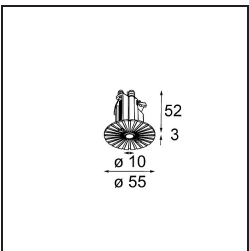

- **13240400** Modupoint Round Recessed Trimless 10 1x DE