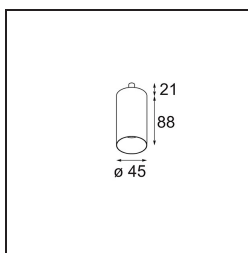

Specifications

Material	13710684
Light Source Type	LED
LED Type	CITIZEN CLU7A3
LED technology	LED COB
CRI	Min. 90
Colour Temperature	2700K
Lifetime	L90B10 @50,000 Hours
Lamp Included	Yes
Number of Light Sources	1
CIE flux code	99 100 100 100 40
Binning (SDCM)	2
Light Direction	Down
Optic	Lens
Measured beam angle (°)	16.0
Input Voltage	Constant Current Driver Required
Electrical Class	III
IP Rating	20
Glow wire rating (°C)	960
Indoor/Outdoor	Indoor
Application	Ceiling, Wall
Adjustability	H 360° V 0°/+90°
Distance to Lighted Object (m)	0,1
Primary Colour & Primary Finish	Silver Bronze, Brushed Anodised
Gross weight (g)	247.0
Drive current (mA)	350 500
Min. forward voltage (Vf)	11,2 11,2
Max. forward voltage (Vf)	13,2 13,2
Connected load (W)	4,1 6,1
Luminous flux per lamp (lm)	198 267
Efficacy (lm/W)	48 44
Glare rating	4 5
Remark	<ul style="list-style-type: none"> This is not a complete product. Modupoint Round or Modupoint Square system required.