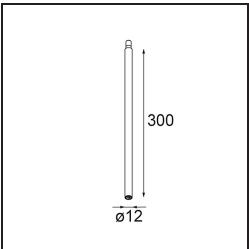

13240209 Stick Modupoint 300 White Structure
13240232 Stick Modupoint 300 Black Structure