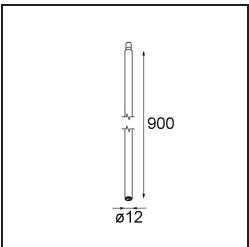

13242632 Stick Modupoint 900 Black Structure
13242609 Stick Modupoint 900 White Structure