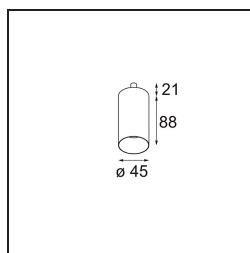

Date
Customer
Project
Type

Minude Jack Adjustable 45 1x LED 2700K Spot DE Silver Bronze Brushed Anodised

Minude's yogic flexibility will surprise you about as much as its bare, cylindrical design. Express a refined and minimalistic look & feel on walls, on high or low ceilings. Try more than one Minude on our Pista track or on our redesigned Modupoint LED. Its long string of colours and miniature size will make a big impression.

Specifications

Material	13710684
Light Source Type	LED
LED Type	CITIZEN CLU7A3
LED technology	LED COB
CRI	Min. 90
Colour Temperature	2700K
Lifetime	L90B10 @50,000 Hours
Lamp Included	Yes
Number of Light Sources	1
CIE flux code	99 100 100 100 40
Binning (SDCM)	2
Light Direction	Down
Optic	Lens
Measured beam angle (°)	16.0
Input Voltage	Constant Current Driver Required
Electrical Class	III
IP Rating	20
Glow wire rating (°C)	960
Indoor/Outdoor	Indoor
Application	Ceiling, Wall
Adjustability	H 360° V 0°/+90°
Distance to Lighted Object (m)	0,1
Primary Colour & Primary Finish	Silver Bronze, Brushed Anodised
Gross weight (g)	247.0
Drive current (mA)	350 500
Min. forward voltage (Vf)	11,2 11,2
Max. forward voltage (Vf)	13,2 13,2
Connected load (W)	4,1 6,1
Luminous flux per lamp (lm)	198 267
Efficacy (lm/W)	48 44
Glare rating	4 5
Remark	This is not a complete product. Modupoint Round or Modupoint Square system required.