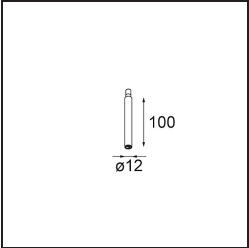

Decorative Accessories

13240009 Stick Modupoint 100 White Structure
13240032 Stick Modupoint 100 Black Structure