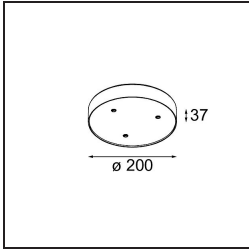

- **13492009** Modupoint Round Surface 200 3x Jack Trailing Edge DI 500mA White Structure
- **13492109** Modupoint Round Surface 200 3x Jack 1800-3000K WD Trailing Edge DI 350mA White Structure
- **13492032** Modupoint Round Surface 200 3x Jack Trailing Edge DI 500mA Black Structure
- **13492209** Modupoint Round Surface 200 3x Jack 1-10V DI 500mA White Structure
- **13492132** Modupoint Round Surface 200 3x Jack 1800-3000K WD Trailing Edge DI 350mA Black Structure
- **13492309** Modupoint Round Surface 200 3x Jack 1800-3000K WD 1-10V DI 350mA White Structure
- **13492232** Modupoint Round Surface 200 3x Jack 1-10V DI 500mA Black Structure
- **13492409** Modupoint Round Surface 200 3x Jack DALI/Push-Dim DI 500mA White Structure
- **13492332** Modupoint Round Surface 200 3x Jack 1800-3000K WD 1-10V DI 350mA Black Structure
- **13492509** Modupoint Round Surface 200 3x Jack 1800-3000K WD DALI/Push-Dim DI 350mA White Structure
- **13492432** Modupoint Round Surface 200 3x Jack DALI/Push-Dim DI 500mA Black Structure
- **13492532** Modupoint Round Surface 200 3x Jack 1800-3000K WD DALI/Push-Dim DI 350mA Black Structure
- **13495009** Modupoint Round Surface 200 3x Jack Casambi DI 500mA White Structure
- **13495032** Modupoint Round Surface 200 3x Jack Casambi DI 500mA Black Structure
- **13495109** Modupoint Round Surface 200 3x Jack 1800-3000K WD Casambi DI 350mA White Structure
- **13495132** Modupoint Round Surface 200 3x Jack 1800-3000K WD Casambi DI 350mA Black Structure