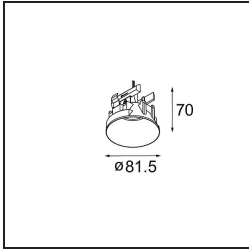

- **13240609** Modupoint Round Deep Recessed Trimless 82 1x DE White Structure
- **13240632** Modupoint Round Deep Recessed Trimless 82 1x DE Black Structure