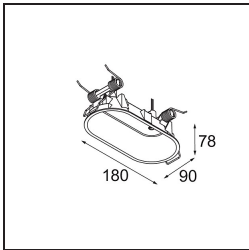

- **13240709** Modupoint Round Deep Recessed 90 2x DE White Structure
- **13240732** Modupoint Round Deep Recessed 90 2x DE Black Structure