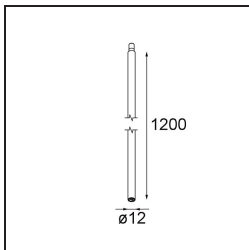

13242732 Stick Modupoint 1200 Black Structure
13242709 Stick Modupoint 1200 White Structure