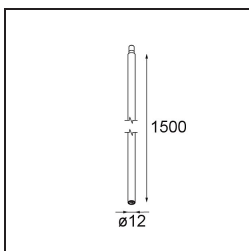

13242832 Stick Modupoint 1500 Black Structure
13242809 Stick Modupoint 1500 White Structure