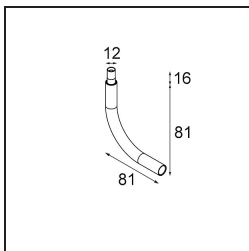

13242209 Stick Modupoint Curved 90° White Structure
13242232 Stick Modupoint Curved 90° Black Structure