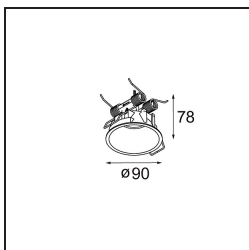

Installation Accessories

13240509 Modupoint Round Deep Recessed 90 1x DE White Structure
13240532 Modupoint Round Deep Recessed 90 1x DE Black Structure