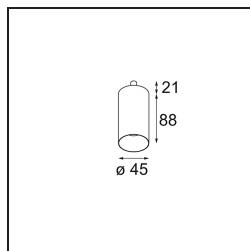

Date
Customer
Project
Type

Minude Jack Adjustable 45 1x LED 2700K Spot DE Black Brushed Anodised

Specifications

Material	13710681
Light Source Type	LED
LED Type	CITIZEN CLU7A3
LED technology	LED COB
CRI	Min. 90
Colour Temperature	2700K
Lifetime	L90B10 @50,000 Hours
Lamp Included	Yes
Number of Light Sources	1
CIE flux code	100 100 100 100 39
Binning (SDCM)	2
Light Direction	Down
Optic	Lens
Measured beam angle (°)	16.0
Input Voltage	Constant Current Driver Required
Electrical Class	III
IP Rating	20
Glow wire rating (°C)	960
Indoor/Outdoor	Indoor
Application	Ceiling, Wall
Adjustability	H 360° V 0°/+90°
Distance to Lighted Object (m)	0,1
Primary Colour & Primary Finish	Black, Brushed Anodised
Gross weight (g)	247.0
Drive current (mA)	350 500
Min. forward voltage (Vf)	11,2 11,2
Max. forward voltage (Vf)	13,2 13,2
Connected load (W)	4,1 6,1
Luminous flux per lamp (lm)	194 262
Efficacy (lm/W)	47 43
Glare rating	1 1
Remark	<ul style="list-style-type: none"> This is not a complete product. Modupoint Round or Modupoint Square system required.