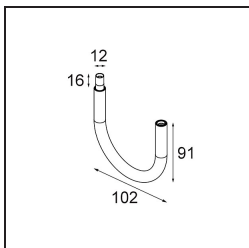

13242309 Stick Modupoint Curved 180° White Structure
13242332 Stick Modupoint Curved 180° Black Structure