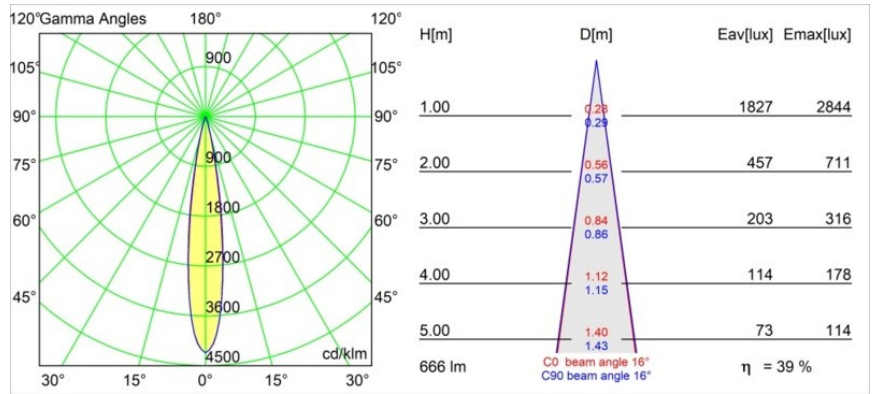

Light distribution & beam diagram