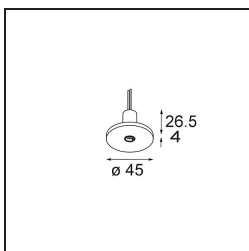

- **13240309** Modupoint Round Recessed 45 1x DE White Structure
- **13240332** Modupoint Round Recessed 45 1x DE Black Structure