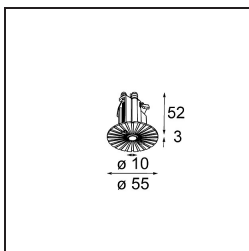

- **13240400** Modupoint Round Recessed Trimless 10 1x DE