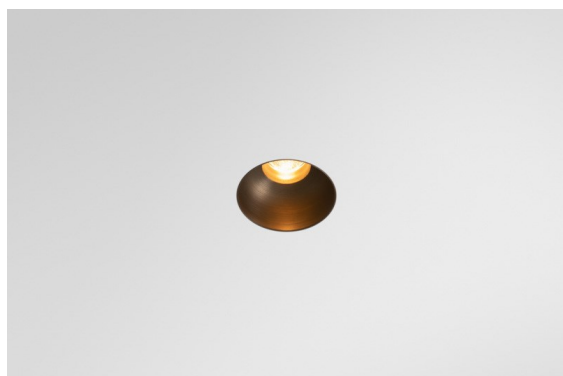

Date
Customer
Project
Type

Minude Recessed Trimless 49 1x IP54 LED 3000K Spot DE Bronze Brushed Anodised

Minude's yogic flexibility will surprise you about as much as its bare, cylindrical design. Express a refined and minimalistic look & feel on walls, on high or low ceilings. Try more than one Minude on our Pista track or on our redesigned Modupoint LED. Its long string of colours and miniature size will make a big impression.

Specifications

Material	13710382
Light Source Type	LED
LED Type	CITIZEN CLU7A3
LED technology	LED COB
CRI	Min. 90
Colour Temperature	3000K
Lifetime	L90B10 @50,000 Hours
Lamp Included	Yes
Number of Light Sources	1
CIE flux code	100 100 100 100 40
Binning (SDCM)	2
Light Direction	Down
Optic	Lens
Measured beam angle (°)	16.0
Input Voltage	Constant Current Driver Required
Electrical Class	III
IP Rating	54
Glow wire rating (°C)	960
Indoor/Outdoor	Indoor
Application	Ceiling, Wall
Mounting	Recessed
Cut-out size (mm)	ø79 for use with recessed or concrete ring
Mounting depth (mm)	100.0
Adjustability	Not Applicable
Distance to Lighted Object (m)	0,1
Primary Colour & Primary Finish	Bronze, Brushed Anodised
Gross weight (g)	186.0
Drive current (mA)	350 500
Min. forward voltage (Vf)	11,2 11,2
Max. forward voltage (Vf)	13,2 13,2
Connected load (W)	4,1 6,1
Luminous flux per lamp (lm)	211 285
Efficacy (lm/W)	51 47
Glare rating	1 1