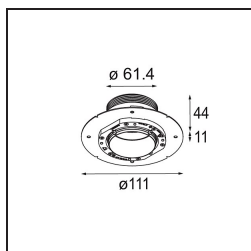

Date
Customer
Project
Type

*Minude Recessed Trimless 49 1x IP54 LED 3000K Spot DE Black Brushed Anodised*

**Specifications**

Material	13710381
Light Source Type	LED
LED Type	CITIZEN CLU7A3
LED technology	LED COB
CRI	Min. 90
Colour Temperature	3000K
Lifetime	L90B10 @50,000 Hours
Lamp Included	Yes
Number of Light Sources	1
CIE flux code	100 100 100 100 40
Binning (SDCM)	2
Light Direction	Down
Optic	Lens
Measured beam angle (°)	16.0
Input Voltage	Constant Current Driver Required
Electrical Class	III
IP Rating	54
Glow wire rating (°C)	960
Indoor/Outdoor	Indoor
Application	Ceiling, Wall
Mounting	Recessed
Cut-out size (mm)	ø79 for use with recessed or concrete ring
Mounting depth (mm)	100.0
Adjustability	Not Applicable
Distance to Lighted Object (m)	0,1
Primary Colour & Primary Finish	Black, Brushed Anodised
Gross weight (g)	186.0
Drive current (mA)	350      500
Min. forward voltage (Vf)	11,2      11,2
Max. forward voltage (Vf)	13,2      13,2
Connected load (W)	4,1      6,1
Luminous flux per lamp (lm)	209      283
Efficacy (lm/W)	51      46
Glare rating	1      1

**TM30 & CRI diagram**

**Light distribution & beam diagram**

**Installation Accessories**

■ **13642030** Ring Recessed Trimless 50 1x

■ **13642130** Concrete Ring 50 Standard Installation Housing

■ Choose a required accessory