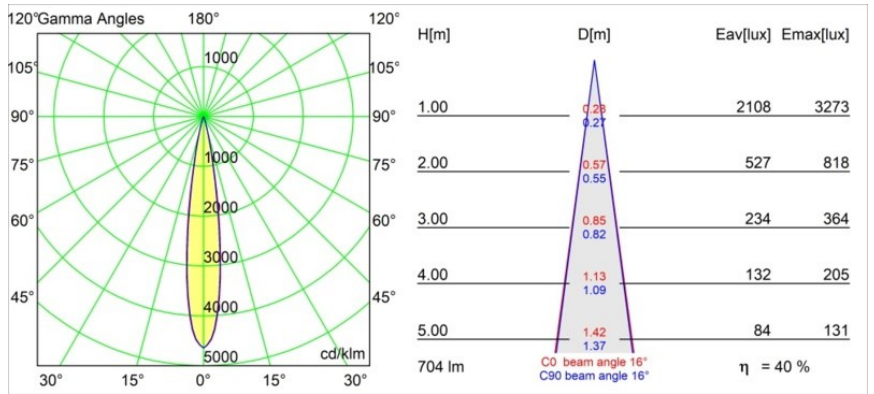

Light distribution & beam diagram