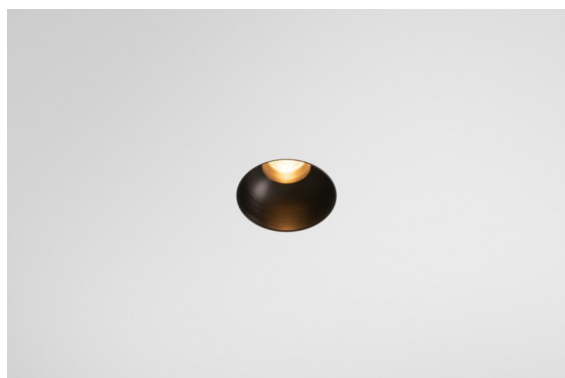

Date
Customer
Project
Type

*Minude Recessed Trimless 49 1x IP54 LED 3000K Spot DE Black Brushed Anodised*

**Specifications**

Material	13710381
Light Source Type	LED
LED Type	CITIZEN CLU7A3
LED technology	LED COB
CRI	Min. 90
Colour Temperature	3000K
Lifetime	L90B10 @50,000 Hours
Lamp Included	Yes
Number of Light Sources	1
CIE flux code	100 100 100 100 40
Binning (SDCM)	2
Light Direction	Down
Optic	Lens
Measured beam angle (°)	16.0
Input Voltage	Constant Current Driver Required
Electrical Class	III
IP Rating	54
Glow wire rating (°C)	960
Indoor/Outdoor	Indoor
Application	Ceiling, Wall
Mounting	Recessed
Cut-out size (mm)	ø79 for use with recessed or concrete ring
Mounting depth (mm)	100.0
Adjustability	Not Applicable
Distance to Lighted Object (m)	0,1
Primary Colour & Primary Finish	Black, Brushed Anodised
Gross weight (g)	186.0
Drive current (mA)	350      500
Min. forward voltage (Vf)	11,2      11,2
Max. forward voltage (Vf)	13,2      13,2
Connected load (W)	4,1      6,1
Luminous flux per lamp (lm)	209      283
Efficacy (lm/W)	51      46
Glare rating	1      1

Minude's yogic flexibility will surprise you about as much as its bare, cylindrical design. Express a refined and minimalistic look & feel on walls, on high or low ceilings. Try more than one Minude on our Pista track or on our redesigned Modupoint LED. Its long string of colours and miniature size will make a big impression.