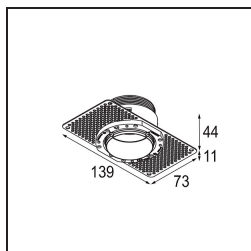

Date
Customer
Project
Type

*Minude Recessed Trimless 49 1x IP54 LED 3000K Spot DE Black Brushed Anodised*

**Specifications**

Material	13710381
Light Source Type	LED
LED Type	CITIZEN CLU7A3
LED technology	LED COB
CRI	Min. 90
Colour Temperature	3000K
Lifetime	L90B10 @50,000 Hours
Lamp Included	Yes
Number of Light Sources	1
CIE flux code	100 100 100 100 40
Binning (SDCM)	2
Light Direction	Down
Optic	Lens
Measured beam angle (°)	16.0
Input Voltage	Constant Current Driver Required
Electrical Class	III
IP Rating	54
Glow wire rating (°C)	960
Indoor/Outdoor	Indoor
Application	Ceiling, Wall
Mounting	Recessed
Cut-out size (mm)	ø79 for use with recessed or concrete ring
Mounting depth (mm)	100.0
Adjustability	Not Applicable
Distance to Lighted Object (m)	0,1
Primary Colour & Primary Finish	Black, Brushed Anodised
Gross weight (g)	186.0
Drive current (mA)	350      500
Min. forward voltage (Vf)	11,2      11,2
Max. forward voltage (Vf)	13,2      13,2
Connected load (W)	4,1      6,1
Luminous flux per lamp (lm)	209      283
Efficacy (lm/W)	51      46
Glare rating	1      1

**TM30 & CRI diagram**

**Light distribution & beam diagram**

**Installation Accessories**

■ **13642030** Ring Recessed Trimless 50 1x

■ **13642130** Concrete Ring 50 Standard Installation Housing

■ Choose a required accessory