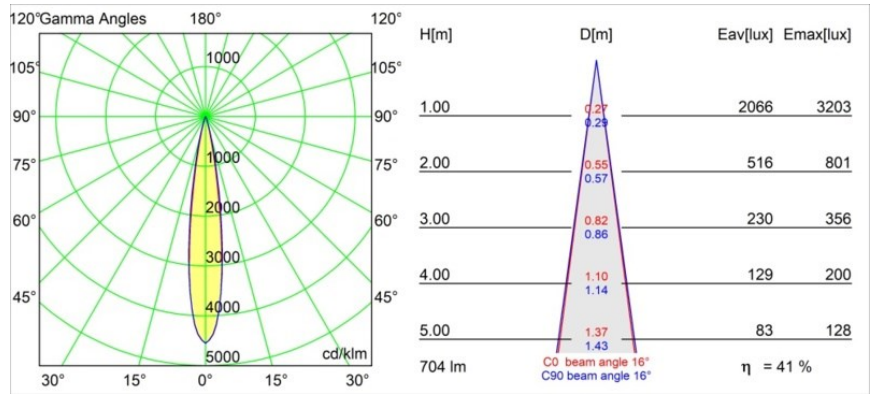

Light distribution & beam diagram