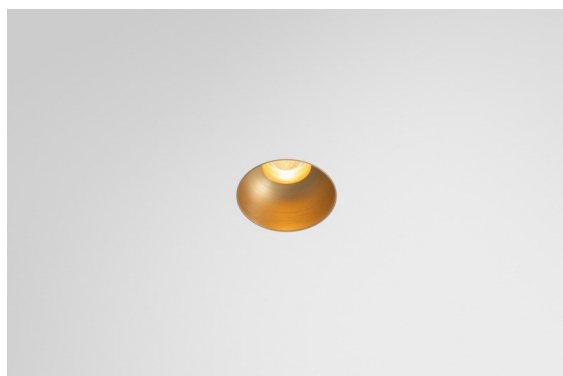

Date
Customer
Project
Type

Minude Recessed Trimless 49 1x IP54 LED 3000K Spot DE Champagne Brushed Anodised

Minude's yogic flexibility will surprise you about as much as its bare, cylindrical design. Express a refined and minimalistic look & feel on walls, on high or low ceilings. Try more than one Minude on our Pista track or on our redesigned Modupoint LED. Its long string of colours and miniature size will make a big impression.

Specifications

Material	13710341
Light Source Type	LED
LED Type	CITIZEN CLU7A3
LED technology	LED COB
CRI	Min. 90
Colour Temperature	3000K
Lifetime	L90B10 @50,000 Hours
Lamp Included	Yes
Number of Light Sources	1
CIE flux code	99 100 100 100 41
Binning (SDCM)	2
Light Direction	Down
Optic	Lens
Measured beam angle (°)	16.0
Input Voltage	Constant Current Driver Required
Electrical Class	III
IP Rating	54
Glow wire rating (°C)	960
Indoor/Outdoor	Indoor
Application	Ceiling, Wall
Mounting	Recessed
Cut-out size (mm)	ø79 for use with recessed or concrete ring
Mounting depth (mm)	100.0
Adjustability	Not Applicable
Distance to Lighted Object (m)	0,1
Primary Colour & Primary Finish	Champagne, Brushed Anodised
Gross weight (g)	186.0
Drive current (mA)	350 500
Min. forward voltage (Vf)	11,2 11,2
Max. forward voltage (Vf)	13,2 13,2
Connected load (W)	4,1 6,1
Luminous flux per lamp (lm)	215 291
Efficacy (lm/W)	52 48
Glare rating	6 7