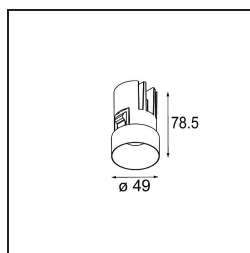

Date
Customer
Project
Type

Minude Recessed Trimless 49 1x IP54 LED 3000K Spot DE Champagne Brushed Anodised

Minude's yogic flexibility will surprise you about as much as its bare, cylindrical design. Express a refined and minimalistic look & feel on walls, on high or low ceilings. Try more than one Minude on our Pista track or on our redesigned Modupoint LED. Its long string of colours and miniature size will make a big impression.

Specifications

Material	13710341
Light Source Type	LED
LED Type	CITIZEN CLU7A3
LED technology	LED COB
CRI	Min. 90
Colour Temperature	3000K
Lifetime	L90B10 @50,000 Hours
Lamp Included	Yes
Number of Light Sources	1
CIE flux code	99 100 100 100 41
Binning (SDCM)	2
Light Direction	Down
Optic	Lens
Measured beam angle (°)	16.0
Input Voltage	Constant Current Driver Required
Electrical Class	III
IP Rating	54
Glow wire rating (°C)	960
Indoor/Outdoor	Indoor
Application	Ceiling, Wall
Mounting	Recessed
Cut-out size (mm)	ø79 for use with recessed or concrete ring
Mounting depth (mm)	100.0
Adjustability	Not Applicable
Distance to Lighted Object (m)	0,1
Primary Colour & Primary Finish	Champagne, Brushed Anodised
Gross weight (g)	186.0
Drive current (mA)	350 500
Min. forward voltage (Vf)	11,2 11,2
Max. forward voltage (Vf)	13,2 13,2
Connected load (W)	4,1 6,1
Luminous flux per lamp (lm)	215 291
Efficacy (lm/W)	52 48
Glare rating	6 7

TM30 & CRI diagram

Light distribution & beam diagram

Installation Accessories

■ **13642030** Ring Recessed Trimless 50 1x

■ **13642130** Concrete Ring 50 Standard Installation Housing

■ Choose a required accessory