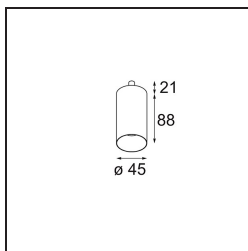

Date
Customer
Project
Type

Minude Jack Adjustable 45 1x LED 3000K Spot DE Silver Bronze Brushed Anodised

Specifications

Material	13710784
Light Source Type	LED
LED Type	CITIZEN CLU7A3
LED technology	LED COB
CRI	Min. 90
Colour Temperature	3000K
Lifetime	L90B10 @50,000 Hours
Lamp Included	Yes
Number of Light Sources	1
CIE flux code	99 100 100 100 40
Binning (SDCM)	2
Light Direction	Down
Optic	Lens
Measured beam angle (°)	16.0
Input Voltage	Constant Current Driver Required
Electrical Class	III
IP Rating	20
Glow wire rating (°C)	960
Indoor/Outdoor	Indoor
Application	Ceiling, Wall
Adjustability	H 360° V 0°/+90°
Distance to Lighted Object (m)	0,1
Primary Colour & Primary Finish	Silver Bronze, Brushed Anodised
Gross weight (g)	247.0
Drive current (mA)	350 500
Min. forward voltage (Vf)	11,2 11,2
Max. forward voltage (Vf)	13,2 13,2
Connected load (W)	4,1 6,1
Luminous flux per lamp (lm)	209 283
Efficacy (lm/W)	51 46
Glare rating	4 5
Remark	<ul style="list-style-type: none"> This is not a complete product. Modupoint Round or Modupoint Square system required.