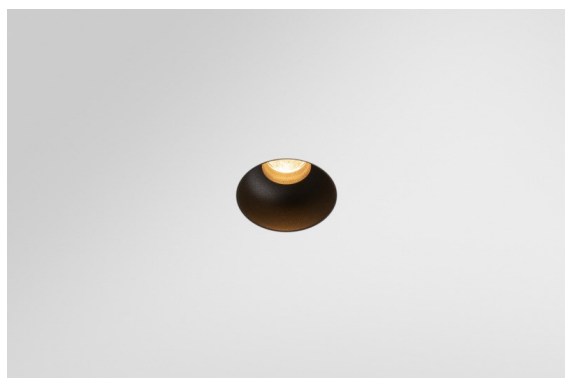

Date
Customer
Project
Type

Minude Recessed Trimless 49 1x IP54 LED 3000K Spot DE Black Structure

Specifications

Material	13710332
Light Source Type	LED
LED Type	CITIZEN CLU7A3
LED technology	LED COB
CRI	Min. 90
Colour Temperature	3000K
Lifetime	L90B10 @50,000 Hours
Lamp Included	Yes
Number of Light Sources	1
CIE flux code	100 100 100 100 40
Binning (SDCM)	2
Light Direction	Down
Optic	Lens
Measured beam angle (°)	15.0
Input Voltage	Constant Current Driver Required
Electrical Class	III
IP Rating	54
Glow wire rating (°C)	960
Indoor/Outdoor	Indoor
Application	Ceiling, Wall
Mounting	Recessed
Cut-out size (mm)	ø79 for use with recessed or concrete ring
Mounting depth (mm)	100.0
Adjustability	Not Applicable
Distance to Lighted Object (m)	0,1
Primary Colour & Primary Finish	Black, Structure
Gross weight (g)	186.0
Drive current (mA)	350 500
Min. forward voltage (Vf)	11,2 11,2
Max. forward voltage (Vf)	13,2 13,2
Connected load (W)	4,1 6,1
Luminous flux per lamp (lm)	210 283
Efficacy (lm/W)	51 46
Glare rating	1 1

Minude's yogic flexibility will surprise you about as much as its bare, cylindrical design. Express a refined and minimalistic look & feel on walls, on high or low ceilings. Try more than one Minude on our Pista track or on our redesigned Modupoint LED. Its long string of colours and miniature size will make a big impression.