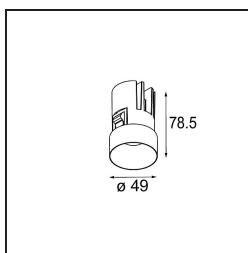

Date
Customer
Project
Type

Minude Recessed Trimless 49 1x IP54 LED 3000K Spot DE White Structure

Specifications

Material	13710309
Light Source Type	LED
LED Type	CITIZEN CLU7A3
LED technology	LED COB
CRI	Min. 90
Colour Temperature	3000K
Lifetime	L90B10 @50,000 Hours
Lamp Included	Yes
Number of Light Sources	1
CIE flux code	97 99 100 100 42
Binning (SDCM)	2
Light Direction	Down
Optic	Lens
Measured beam angle (°)	16.0
Input Voltage	Constant Current Driver Required
Electrical Class	III
IP Rating	54
Glow wire rating (°C)	960
Indoor/Outdoor	Indoor
Application	Ceiling, Wall
Mounting	Recessed
Cut-out size (mm)	ø79 for use with recessed or concrete ring
Mounting depth (mm)	100.0
Adjustability	Not Applicable
Distance to Lighted Object (m)	0,1
Primary Colour & Primary Finish	White, Structure
Gross weight (g)	186.0
Drive current (mA)	350 500
Min. forward voltage (Vf)	11,2 11,2
Max. forward voltage (Vf)	13,2 13,2
Connected load (W)	4,1 6,1
Luminous flux per lamp (lm)	221 298
Efficacy (lm/W)	54 49
Glare rating	12 13

TM30 & CRI diagram

Light distribution & beam diagram

Installation Accessories

■ **13642030** Ring Recessed Trimless 50 1x

■ **13642130** Concrete Ring 50 Standard Installation Housing

■ Choose a required accessory