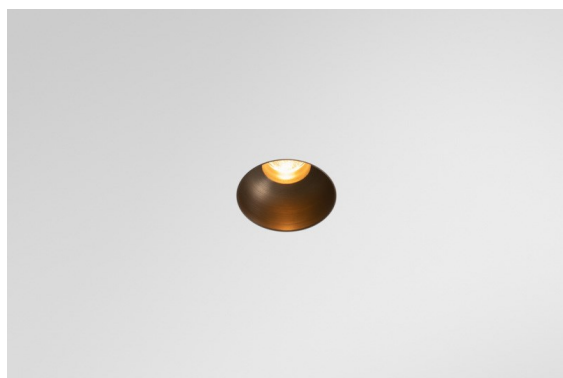

Date
Customer
Project
Type

Minude Recessed Trimless 49 1x IP54 LED 2700K Spot DE Bronze Brushed Anodised

Minude's yogic flexibility will surprise you about as much as its bare, cylindrical design. Express a refined and minimalistic look & feel on walls, on high or low ceilings. Try more than one Minude on our Pista track or on our redesigned Modupoint LED. Its long string of colours and miniature size will make a big impression.

Specifications

Material	13710282
Light Source Type	LED
LED Type	CITIZEN CLU7A3
LED technology	LED COB
CRI	Min. 90
Colour Temperature	2700K
Lifetime	L90B10 @50,000 Hours
Lamp Included	Yes
Number of Light Sources	1
CIE flux code	100 100 100 100 40
Binning (SDCM)	2
Light Direction	Down
Optic	Lens
Measured beam angle (°)	16.0
Input Voltage	Constant Current Driver Required
Electrical Class	III
IP Rating	54
Glow wire rating (°C)	960
Indoor/Outdoor	Indoor
Application	Ceiling, Wall
Mounting	Recessed
Cut-out size (mm)	ø79 for use with recessed or concrete ring
Mounting depth (mm)	100.0
Adjustability	Not Applicable
Distance to Lighted Object (m)	0,1
Primary Colour & Primary Finish	Bronze, Brushed Anodised
Gross weight (g)	186.0
Drive current (mA)	350 500
Min. forward voltage (Vf)	11,2 11,2
Max. forward voltage (Vf)	13,2 13,2
Connected load (W)	4,1 6,1
Luminous flux per lamp (lm)	199 269
Efficacy (lm/W)	49 44
Glare rating	1 1