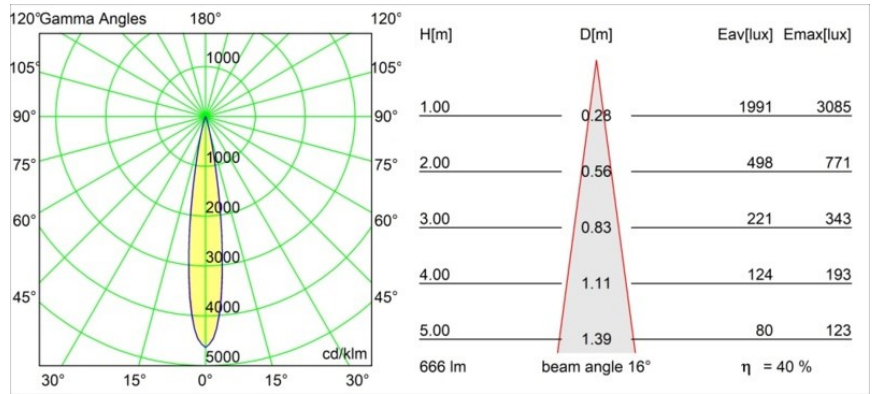

Light distribution & beam diagram