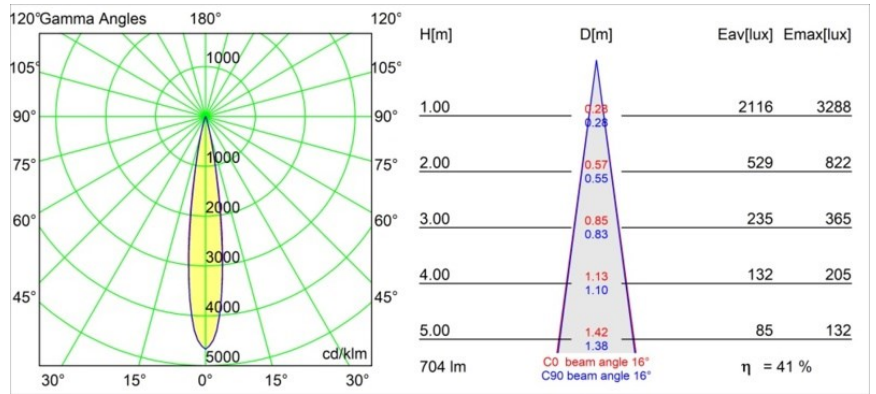

Light distribution & beam diagram