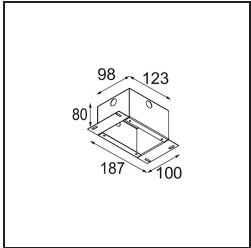

Specifications

Material	13710584
Light Source Type	LED
LED Type	CITIZEN CLU7A3
LED technology	LED COB
CRI	Min. 90
Colour Temperature	3000K
Lifetime	L90B10 @50,000 Hours
Lamp Included	Yes
Number of Light Sources	1
CIE flux code	99 100 100 100 41
Binning (SDCM)	2
Light Direction	Down
Optic	Lens
Measured beam angle (°)	16.0
Input Voltage	Constant Current Driver Required
Electrical Class	III
IP Rating	54
Glow wire rating (°C)	960
Indoor/Outdoor	Indoor
Application	Ceiling, Wall
Mounting	Recessed
Cut-out size (mm)	ø44
Mounting depth (mm)	80.0
Adjustability	Not Applicable
Distance to Lighted Object (m)	0,1
Primary Colour & Primary Finish	Silver Bronze, Brushed Anodised
Gross weight (g)	186.0
Drive current (mA)	350 500
Min. forward voltage (Vf)	11,2 11,2
Max. forward voltage (Vf)	13,2 13,2
Connected load (W)	4,1 6,1
Luminous flux per lamp (lm)	214 290
Efficacy (lm/W)	52 47
Glare rating	3 4

TM30 & CRI diagram

Light distribution & beam diagram

Installation Accessories

12293730 Plaster Kit 44 1x

10889530 Installation Housing 123x100x80

12290730 Plaster Kit 100x120-45 1x

Choose a required accessory