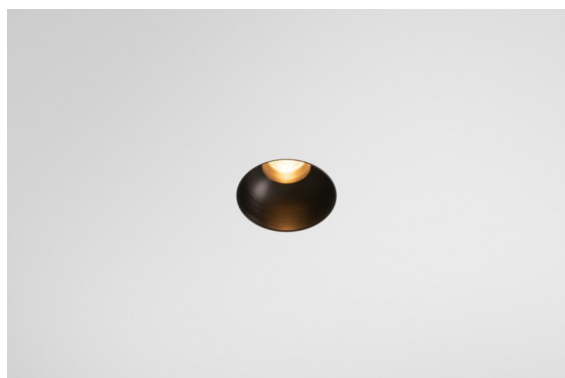

Date
Customer
Project
Type

Minude Recessed Trimless 49 1x IP54 LED 2700K Spot DE Black Brushed Anodised

Specifications

Material	13710281
Light Source Type	LED
LED Type	CITIZEN CLU7A3
LED technology	LED COB
CRI	Min. 90
Colour Temperature	2700K
Lifetime	L90B10 @50,000 Hours
Lamp Included	Yes
Number of Light Sources	1
CIE flux code	100 100 100 100 40
Binning (SDCM)	2
Light Direction	Down
Optic	Lens
Measured beam angle (°)	16.0
Input Voltage	Constant Current Driver Required
Electrical Class	III
IP Rating	54
Glow wire rating (°C)	960
Indoor/Outdoor	Indoor
Application	Ceiling, Wall
Mounting	Recessed
Cut-out size (mm)	ø79 for use with recessed or concrete ring
Mounting depth (mm)	100.0
Adjustability	Not Applicable
Distance to Lighted Object (m)	0,1
Primary Colour & Primary Finish	Black, Brushed Anodised
Gross weight (g)	186.0
Drive current (mA)	350 500
Min. forward voltage (Vf)	11,2 11,2
Max. forward voltage (Vf)	13,2 13,2
Connected load (W)	4,1 6,1
Luminous flux per lamp (lm)	198 198
Efficacy (lm/W)	48 44
Glare rating	1 1

Minude's yogic flexibility will surprise you about as much as its bare, cylindrical design. Express a refined and minimalistic look & feel on walls, on high or low ceilings. Try more than one Minude on our Pista track or on our redesigned Modupoint LED. Its long string of colours and miniature size will make a big impression.