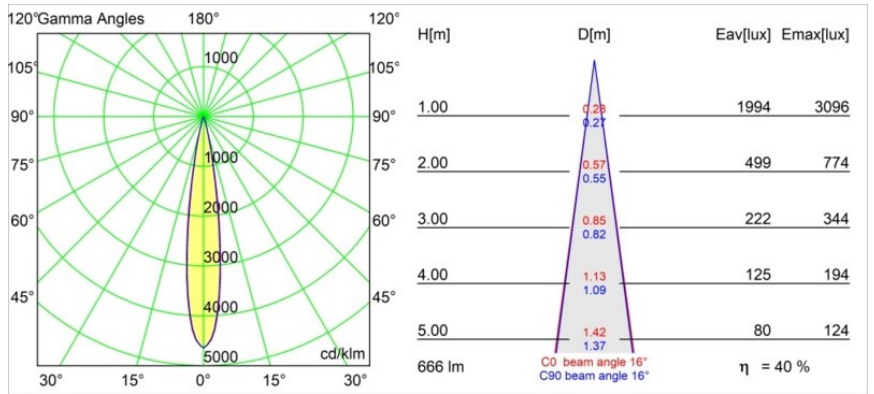

Light distribution & beam diagram