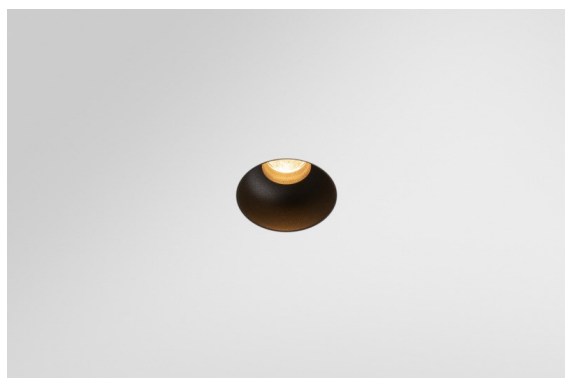

Date
Customer
Project
Type

Minude Recessed Trimless 49 1x IP54 LED 2700K Spot DE Black Structure

Specifications

Material	13710232
Light Source Type	LED
LED Type	CITIZEN CLU7A3
LED technology	LED COB
CRI	Min. 90
Colour Temperature	2700K
Lifetime	L90B10 @50,000 Hours
Lamp Included	Yes
Number of Light Sources	1
CIE flux code	100 100 100 100 40
Binning (SDCM)	2
Light Direction	Down
Optic	Lens
Measured beam angle (°)	15.0
Input Voltage	Constant Current Driver Required
Electrical Class	III
IP Rating	54
Glow wire rating (°C)	960
Indoor/Outdoor	Indoor
Application	Ceiling, Wall
Mounting	Recessed
Cut-out size (mm)	ø79 for use with recessed or concrete ring
Mounting depth (mm)	100.0
Adjustability	Not Applicable
Distance to Lighted Object (m)	0,1
Primary Colour & Primary Finish	Black, Structure
Gross weight (g)	186.0
Drive current (mA)	350 500
Min. forward voltage (Vf)	11,2 11,2
Max. forward voltage (Vf)	13,2 13,2
Connected load (W)	4,1 6,1
Luminous flux per lamp (lm)	198 268
Efficacy (lm/W)	48 44
Glare rating	1 1

Minude's yogic flexibility will surprise you about as much as its bare, cylindrical design. Express a refined and minimalistic look & feel on walls, on high or low ceilings. Try more than one Minude on our Pista track or on our redesigned Modupoint LED. Its long string of colours and miniature size will make a big impression.