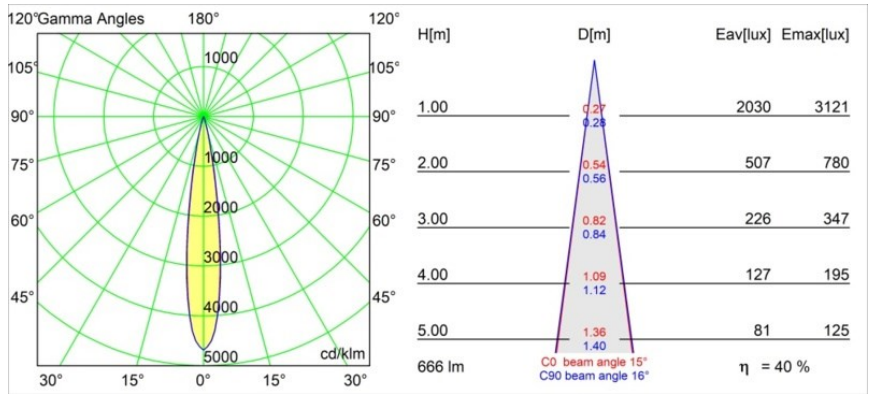

Light distribution & beam diagram