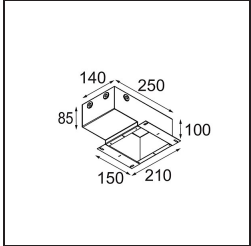

| |
|----------|
| Date |
| Customer |
| Project |
| Type |

Minude Recessed 56 lx IP54 LED 3000K Spot DE Silver Bronze Brushed Anodised

Specifications

| | |
|---------------------------------|----------------------------------|
| Material | 13710184 |
| Light Source Type | LED |
| LED Type | CITIZEN CLU7A3 |
| LED technology | LED COB |
| CRI | Min. 90 |
| Colour Temperature | 3000K |
| Lifetime | L90B10 @50,000 Hours |
| Lamp Included | Yes |
| Number of Light Sources | 1 |
| CIE flux code | 99 100 100 100 41 |
| Binning (SDCM) | 2 |
| Light Direction | Down |
| Optic | Lens |
| Measured beam angle (°) | 16.0 |
| Input Voltage | Constant Current Driver Required |
| Electrical Class | III |
| IP Rating | 54 |
| Glow wire rating (°C) | 960 |
| Indoor/Outdoor | Indoor |
| Application | Ceiling, Wall |
| Mounting | Recessed |
| Cut-out size (mm) | ø51 |
| Mounting depth (mm) | 100.0 |
| Adjustability | Not Applicable |
| Distance to Lighted Object (m) | 0,1 |
| Primary Colour & Primary Finish | Silver Bronze, Brushed Anodised |
| Gross weight (g) | 184.0 |
| Drive current (mA) | 350 500 |
| Min. forward voltage (Vf) | 11,2 11,2 |
| Max. forward voltage (Vf) | 13,2 13,2 |
| Connected load (W) | 4,1 6,1 |
| Luminous flux per lamp (lm) | 214 290 |
| Efficacy (lm/W) | 52 47 |
| Glare rating | 3 4 |

TM30 & CRI diagram

Light distribution & beam diagram

Installation Accessories

12293830 Plaster Kit 51 1x

11624030 Installation Housing 140x250x100x210

12292630 Gypsum Fibreboard 150x150

Choose a required accessory