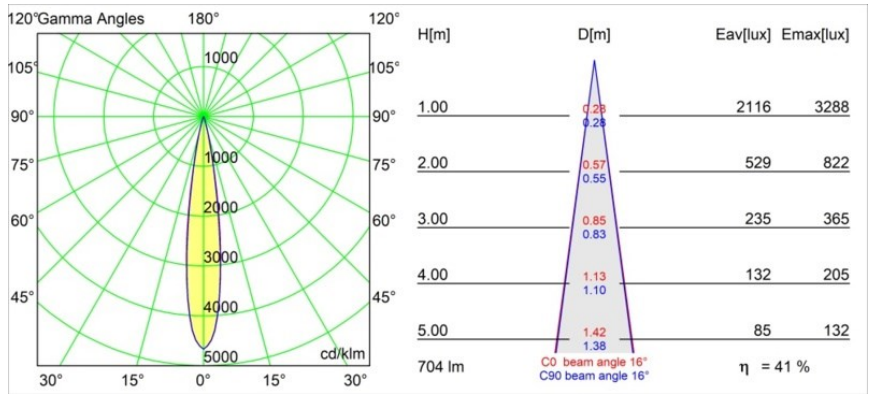

Light distribution & beam diagram