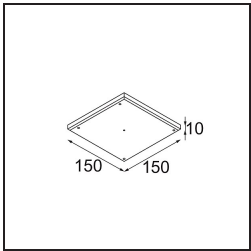

| |
|----------|
| Date |
| Customer |
| Project |
| Type |

Minude Recessed 56 lx IP54 LED 3000K Spot DE Silver Bronze Brushed Anodised

Specifications

| | |
|---------------------------------|----------------------------------|
| Material | 13710184 |
| Light Source Type | LED |
| LED Type | CITIZEN CLU7A3 |
| LED technology | LED COB |
| CRI | Min. 90 |
| Colour Temperature | 3000K |
| Lifetime | L90B10 @50,000 Hours |
| Lamp Included | Yes |
| Number of Light Sources | 1 |
| CIE flux code | 99 100 100 100 41 |
| Binning (SDCM) | 2 |
| Light Direction | Down |
| Optic | Lens |
| Measured beam angle (°) | 16.0 |
| Input Voltage | Constant Current Driver Required |
| Electrical Class | III |
| IP Rating | 54 |
| Glow wire rating (°C) | 960 |
| Indoor/Outdoor | Indoor |
| Application | Ceiling, Wall |
| Mounting | Recessed |
| Cut-out size (mm) | ø51 |
| Mounting depth (mm) | 100.0 |
| Adjustability | Not Applicable |
| Distance to Lighted Object (m) | 0,1 |
| Primary Colour & Primary Finish | Silver Bronze, Brushed Anodised |
| Gross weight (g) | 184.0 |
| Drive current (mA) | 350 500 |
| Min. forward voltage (Vf) | 11,2 11,2 |
| Max. forward voltage (Vf) | 13,2 13,2 |
| Connected load (W) | 4,1 6,1 |
| Luminous flux per lamp (lm) | 214 290 |
| Efficacy (lm/W) | 52 47 |
| Glare rating | 3 4 |

TM30 & CRI diagram

Light distribution & beam diagram

Installation Accessories

12293830 Plaster Kit 51 1x

11624030 Installation Housing 140x250x100x210

12292630 Gypsum Fibreboard 150x150

Choose a required accessory