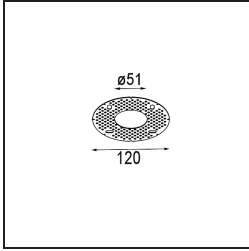

Date
Customer
Project
Type

Minude Recessed 56 1x IP54 LED 3000K Spot DE Champagne Brushed Anodised

Specifications

Minude's yogic flexibility will surprise you about as much as its bare, cylindrical design. Express a refined and minimalistic look & feel on walls, on high or low ceilings. Try more than one Minude on our Pista track or on our redesigned Modupoint LED. Its long string of colours and miniature size will make a big impression.

Material	13710141
Light Source Type	LED
LED Type	CITIZEN CLU7A3
LED technology	LED COB
CRI	Min. 90
Colour Temperature	3000K
Lifetime	L90B10 @50,000 Hours
Lamp Included	Yes
Number of Light Sources	1
CIE flux code	99 100 100 100 41
Binning (SDCM)	2
Light Direction	Down
Optic	Lens
Measured beam angle (°)	16.0
Input Voltage	Constant Current Driver Required
Electrical Class	III
IP Rating	54
Glow wire rating (°C)	960
Indoor/Outdoor	Indoor
Application	Ceiling, Wall
Mounting	Recessed
Cut-out size (mm)	51
Mounting depth (mm)	100.0
Adjustability	Not Applicable
Distance to Lighted Object (m)	0,1
Primary Colour & Primary Finish	Champagne, Brushed Anodised
Gross weight (g)	184.0
Drive current (mA)	350 500
Min. forward voltage (Vf)	11,2 11,2
Max. forward voltage (Vf)	13,2 13,2
Connected load (W)	4,1 6,1
Luminous flux per lamp (lm)	215 291
Efficacy (lm/W)	52 48
Glare rating	6 7

TM30 & CRI diagram

Light distribution & beam diagram

Installation Accessories

12293830 Plaster Kit 51 1x

11624030 Installation Housing 140x250x100x210

12292630 Gypsum Fibreboard 150x150

Choose a required accessory