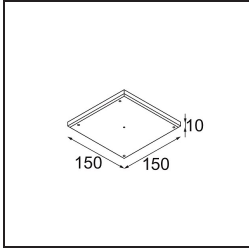

Material	13710141
Light Source Type	LED
LED Type	CITIZEN CLU7A3
LED technology	LED COB
CRI	Min. 90
Colour Temperature	3000K
Lifetime	L90B10 @50,000 Hours
Lamp Included	Yes
Number of Light Sources	1
CIE flux code	99 100 100 100 41
Binning (SDCM)	2
Light Direction	Down
Optic	Lens
Measured beam angle (°)	16.0
Input Voltage	Constant Current Driver Required
Electrical Class	III
IP Rating	54
Glow wire rating (°C)	960
Indoor/Outdoor	Indoor
Application	Ceiling, Wall
Mounting	Recessed
Cut-out size (mm)	51
Mounting depth (mm)	100.0
Adjustability	Not Applicable
Distance to Lighted Object (m)	0,1
Primary Colour & Primary Finish	Champagne, Brushed Anodised
Gross weight (g)	184.0
Drive current (mA)	350 500
Min. forward voltage (Vf)	11,2 11,2
Max. forward voltage (Vf)	13,2 13,2
Connected load (W)	4,1 6,1
Luminous flux per lamp (lm)	215 291
Efficacy (lm/W)	52 48
Glare rating	6 7

TM30 & CRI diagram

Light distribution & beam diagram

Installation Accessories

12293830 Plaster Kit 51 1x

11624030 Installation Housing 140x250x100x210

12292630 Gypsum Fibreboard 150x150

Choose a required accessory