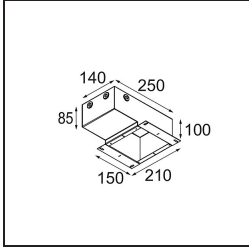

Material	13710141
Light Source Type	LED
LED Type	CITIZEN CLU7A3
LED technology	LED COB
CRI	Min. 90
Colour Temperature	3000K
Lifetime	L90B10 @50,000 Hours
Lamp Included	Yes
Number of Light Sources	1
CIE flux code	99 100 100 100 41
Binning (SDCM)	2
Light Direction	Down
Optic	Lens
Measured beam angle (°)	16.0
Input Voltage	Constant Current Driver Required
Electrical Class	III
IP Rating	54
Glow wire rating (°C)	960
Indoor/Outdoor	Indoor
Application	Ceiling, Wall
Mounting	Recessed
Cut-out size (mm)	51
Mounting depth (mm)	100.0
Adjustability	Not Applicable
Distance to Lighted Object (m)	0,1
Primary Colour & Primary Finish	Champagne, Brushed Anodised
Gross weight (g)	184.0
Drive current (mA)	350 500
Min. forward voltage (Vf)	11,2 11,2
Max. forward voltage (Vf)	13,2 13,2
Connected load (W)	4,1 6,1
Luminous flux per lamp (lm)	215 291
Efficacy (lm/W)	52 48
Glare rating	6 7

TM30 & CRI diagram

Light distribution & beam diagram

Installation Accessories

12293830 Plaster Kit 51 1x

11624030 Installation Housing 140x250x100x210

12292630 Gypsum Fibreboard 150x150

Choose a required accessory