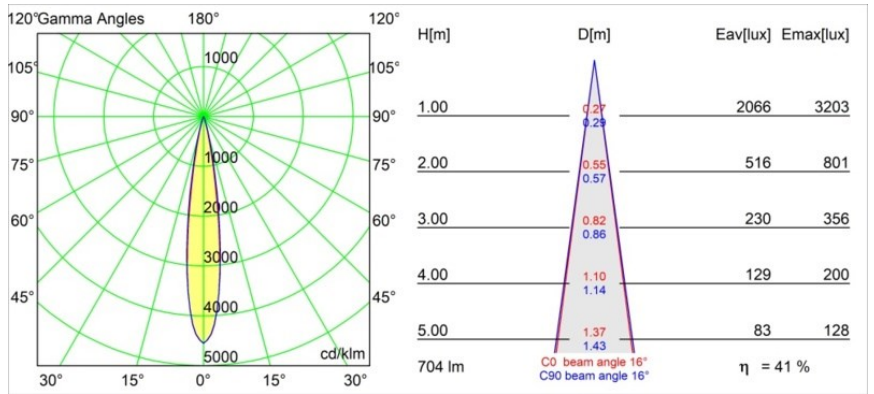

Light distribution & beam diagram