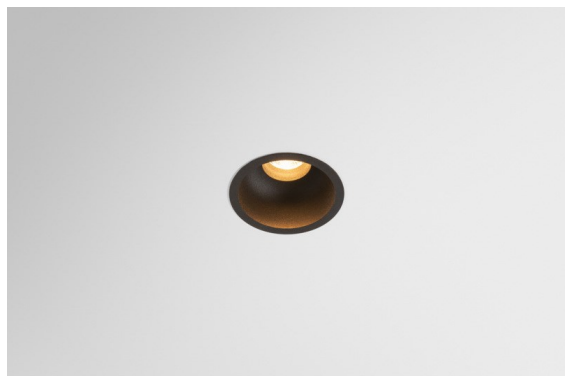

Date
Customer
Project
Type

Minude Recessed 56 1x IP54 LED 3000K Spot DE Black Structure

Minude's yogic flexibility will surprise you about as much as its bare, cylindrical design. Express a refined and minimalistic look & feel on walls, on high or low ceilings. Try more than one Minude on our Pista track or on our redesigned Modupoint LED. Its long string of colours and miniature size will make a big impression.

Specifications

Material	13710132
Light Source Type	LED
LED Type	CITIZEN CLU7A3
LED technology	LED COB
CRI	Min. 90
Colour Temperature	3000K
Lifetime	L90B10 @50,000 Hours
Lamp Included	Yes
Number of Light Sources	1
CIE flux code	100 100 100 100 40
Binning (SDCM)	2
Light Direction	Down
Optic	Lens
Measured beam angle (°)	15.0
Input Voltage	Constant Current Driver Required
Electrical Class	III
IP Rating	54
Glow wire rating (°C)	960
Indoor/Outdoor	Indoor
Application	Ceiling, Wall
Mounting	Recessed
Cut-out size (mm)	ø51
Mounting depth (mm)	100.0
Adjustability	Not Applicable
Distance to Lighted Object (m)	0,1
Primary Colour & Primary Finish	Black, Structure
Gross weight (g)	184.0
Drive current (mA)	350 500
Min. forward voltage (Vf)	11,2 11,2
Max. forward voltage (Vf)	13,2 13,2
Connected load (W)	4,1 6,1
Luminous flux per lamp (lm)	210 283
Efficacy (lm/W)	51 46
Glare rating	1 1