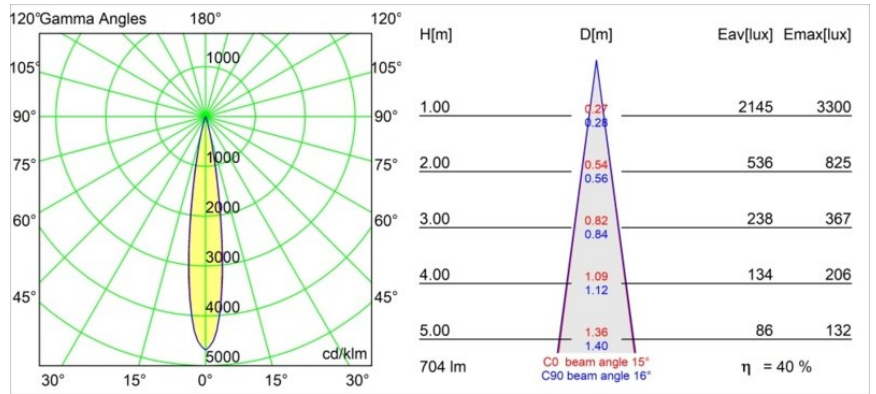

Light distribution & beam diagram