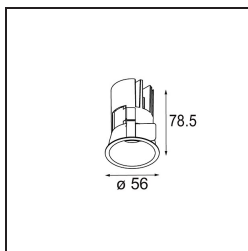

Date
Customer
Project
Type

Minude Recessed 56 1x IP54 LED 3000K Spot DE Black Structure

Minude's yogic flexibility will surprise you about as much as its bare, cylindrical design. Express a refined and minimalistic look & feel on walls, on high or low ceilings. Try more than one Minude on our Pista track or on our redesigned Modupoint LED. Its long string of colours and miniature size will make a big impression.

Specifications

Material	13710132
Light Source Type	LED
LED Type	CITIZEN CLU7A3
LED technology	LED COB
CRI	Min. 90
Colour Temperature	3000K
Lifetime	L90B10 @50,000 Hours
Lamp Included	Yes
Number of Light Sources	1
CIE flux code	100 100 100 100 40
Binning (SDCM)	2
Light Direction	Down
Optic	Lens
Measured beam angle (°)	15.0
Input Voltage	Constant Current Driver Required
Electrical Class	III
IP Rating	54
Glow wire rating (°C)	960
Indoor/Outdoor	Indoor
Application	Ceiling, Wall
Mounting	Recessed
Cut-out size (mm)	ø51
Mounting depth (mm)	100.0
Adjustability	Not Applicable
Distance to Lighted Object (m)	0,1
Primary Colour & Primary Finish	Black, Structure
Gross weight (g)	184.0
Drive current (mA)	350 500
Min. forward voltage (Vf)	11,2 11,2
Max. forward voltage (Vf)	13,2 13,2
Connected load (W)	4,1 6,1
Luminous flux per lamp (lm)	210 283
Efficacy (lm/W)	51 46
Glare rating	1 1