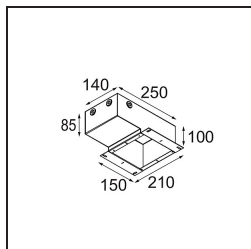

Livello abbagliamento	12	13
-----------------------	----	----

TM30 & CRI diagram

Light distribution & beam diagram

Diagrams

Accessori Installazione

12293830 Plaster Kit 51 1x

11624030 Installation Housing 140x250x100x210