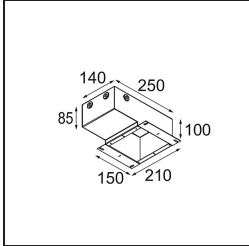

Livello abbagliamento	3	4
-----------------------	---	---

TM30 & CRI diagram

Light distribution & beam diagram

Accessori Installazione

12293830 Plaster Kit 51 1x

11624030 Installation Housing 140x250x100x210