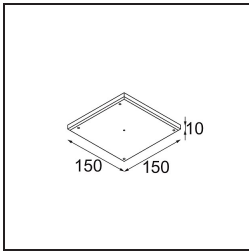

Livello abbagliamento	3	4
-----------------------	---	---

TM30 & CRI diagram

Light distribution & beam diagram

Accessori Installazione

12293830 Plaster Kit 51 1x

11624030 Installation Housing 140x250x100x210