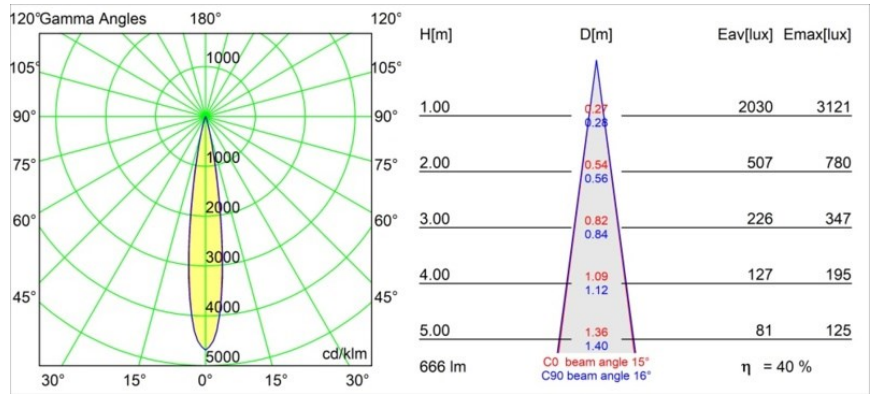

Light distribution & beam diagram