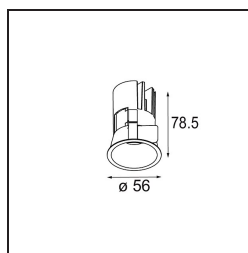

Date
Customer
Project
Type

Minude Recessed 56 1x IP54 LED 2700K Spot DE Black Structure

Minude's yogic flexibility will surprise you about as much as its bare, cylindrical design. Express a refined and minimalistic look & feel on walls, on high or low ceilings. Try more than one Minude on our Pista track or on our redesigned Modupoint LED. Its long string of colours and miniature size will make a big impression.

Specifications

Material	13710032
Light Source Type	LED
LED Type	CITIZEN CLU7A3
LED technology	LED COB
CRI	Min. 90
Colour Temperature	2700K
Lifetime	L90B10 @50,000 Hours
Lamp Included	Yes
Number of Light Sources	1
CIE flux code	100 100 100 100 40
Binning (SDCM)	2
Light Direction	Down
Optic	Lens
Measured beam angle (°)	15.0
Input Voltage	Constant Current Driver Required
Electrical Class	III
IP Rating	54
Glow wire rating (°C)	960
Indoor/Outdoor	Indoor
Application	Ceiling, Wall
Mounting	Recessed
Cut-out size (mm)	ø51
Mounting depth (mm)	100.0
Adjustability	Not Applicable
Distance to Lighted Object (m)	0,1
Primary Colour & Primary Finish	Black, Structure
Gross weight (g)	184.0
Drive current (mA)	350 500
Min. forward voltage (Vf)	11,2 11,2
Max. forward voltage (Vf)	13,2 13,2
Connected load (W)	4,1 6,1
Luminous flux per lamp (lm)	198 268
Efficacy (lm/W)	48 44
Glare rating	1 1