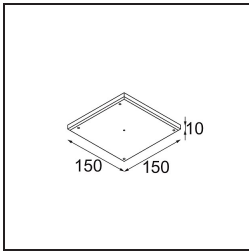

Specifications

Material	13710032
Light Source Type	LED
LED Type	CITIZEN CLU7A3
LED technology	LED COB
CRI	Min. 90
Colour Temperature	2700K
Lifetime	L90B10 @50,000 Hours
Lamp Included	Yes
Number of Light Sources	1
CIE flux code	100 100 100 100 40
Binning (SDCM)	2
Light Direction	Down
Optic	Lens
Measured beam angle (°)	15.0
Input Voltage	Constant Current Driver Required
Electrical Class	III
IP Rating	54
Glow wire rating (°C)	960
Indoor/Outdoor	Indoor
Application	Ceiling, Wall
Mounting	Recessed
Cut-out size (mm)	ø51
Mounting depth (mm)	100.0
Adjustability	Not Applicable
Distance to Lighted Object (m)	0,1
Primary Colour & Primary Finish	Black, Structure
Gross weight (g)	184.0
Drive current (mA)	350 500
Min. forward voltage (Vf)	11,2 11,2
Max. forward voltage (Vf)	13,2 13,2
Connected load (W)	4,1 6,1
Luminous flux per lamp (lm)	198 268
Efficacy (lm/W)	48 44
Glare rating	1 1

TM30 & CRI diagram

Light distribution & beam diagram

Installation Accessories

12293830 Plaster Kit 51 1x

11624030 Installation Housing 140x250x100x210

12292630 Gypsum Fibreboard 150x150

Choose a required accessory