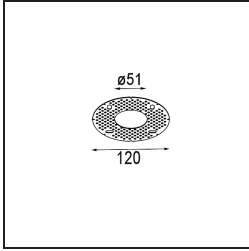

Date
Customer
Project
Type

Minude Recessed 56 1x IP54 LED 2700K Spot DE Black Structure

Minude's yogic flexibility will surprise you about as much as its bare, cylindrical design. Express a refined and minimalistic look & feel on walls, on high or low ceilings. Try more than one Minude on our Pista track or on our redesigned Modupoint LED. Its long string of colours and miniature size will make a big impression.

Specifications

Material	13710032
Light Source Type	LED
LED Type	CITIZEN CLU7A3
LED technology	LED COB
CRI	Min. 90
Colour Temperature	2700K
Lifetime	L90B10 @50,000 Hours
Lamp Included	Yes
Number of Light Sources	1
CIE flux code	100 100 100 100 40
Binning (SDCM)	2
Light Direction	Down
Optic	Lens
Measured beam angle (°)	15.0
Input Voltage	Constant Current Driver Required
Electrical Class	III
IP Rating	54
Glow wire rating (°C)	960
Indoor/Outdoor	Indoor
Application	Ceiling, Wall
Mounting	Recessed
Cut-out size (mm)	ø51
Mounting depth (mm)	100.0
Adjustability	Not Applicable
Distance to Lighted Object (m)	0,1
Primary Colour & Primary Finish	Black, Structure
Gross weight (g)	184.0
Drive current (mA)	350 500
Min. forward voltage (Vf)	11,2 11,2
Max. forward voltage (Vf)	13,2 13,2
Connected load (W)	4,1 6,1
Luminous flux per lamp (lm)	198 268
Efficacy (lm/W)	48 44
Glare rating	1 1

TM30 & CRI diagram

Light distribution & beam diagram

Installation Accessories

12293830 Plaster Kit 51 1x

11624030 Installation Housing 140x250x100x210

12292630 Gypsum Fibreboard 150x150

Choose a required accessory