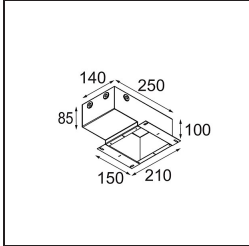

Specifications

Material	13710032
Light Source Type	LED
LED Type	CITIZEN CLU7A3
LED technology	LED COB
CRI	Min. 90
Colour Temperature	2700K
Lifetime	L90B10 @50,000 Hours
Lamp Included	Yes
Number of Light Sources	1
CIE flux code	100 100 100 100 40
Binning (SDCM)	2
Light Direction	Down
Optic	Lens
Measured beam angle (°)	15.0
Input Voltage	Constant Current Driver Required
Electrical Class	III
IP Rating	54
Glow wire rating (°C)	960
Indoor/Outdoor	Indoor
Application	Ceiling, Wall
Mounting	Recessed
Cut-out size (mm)	ø51
Mounting depth (mm)	100.0
Adjustability	Not Applicable
Distance to Lighted Object (m)	0,1
Primary Colour & Primary Finish	Black, Structure
Gross weight (g)	184.0
Drive current (mA)	350 500
Min. forward voltage (Vf)	11,2 11,2
Max. forward voltage (Vf)	13,2 13,2
Connected load (W)	4,1 6,1
Luminous flux per lamp (lm)	198 268
Efficacy (lm/W)	48 44
Glare rating	1 1

TM30 & CRI diagram

Light distribution & beam diagram

Installation Accessories

12293830 Plaster Kit 51 1x

11624030 Installation Housing 140x250x100x210

12292630 Gypsum Fibreboard 150x150

Choose a required accessory